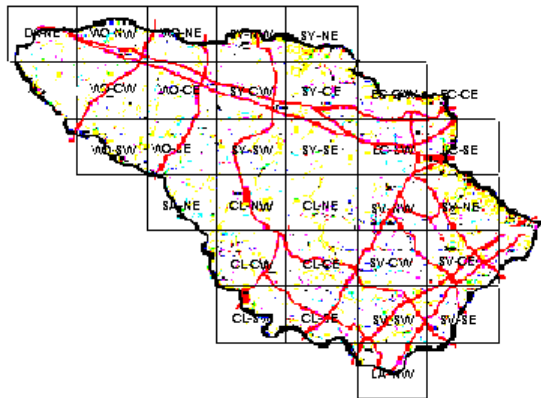

Summer Tanager Maps of Howard County BBA Results

Photo by Scott Berglund

Summer Tanager 2002-2006

Summer Tanager 1983-1987

Summer Tanager 1973-1975

Names of Howard County Quadrangles

DA - Damascus
 WO - Woodbine
 SY - Sykesville
 EC - Ellicott City
 SA - Sandy Spring
 CL - Clarksville
 SV - Savage
 RE - Relay
 LA - Laurel

Blocks within Each Quadrangle

NW - Northwest
 NE - Northeast
 CW - Center-west
 CE - Center-east
 SW - Southwest
 SE - Southeast

■=Confirmed P=Probable +=Possible ○=Observed