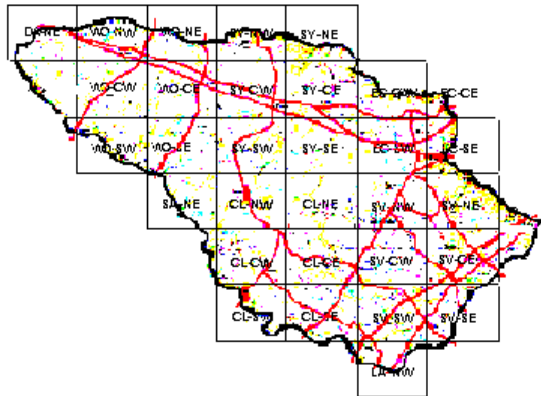

# Spotted Sandpiper Maps of Howard County BBA Results

Photo by Ralph Cullison

Spotted Sandpiper 2002-2006

Spotted Sandpiper 1983-1987

Spotted Sandpiper 1973-1975

## Names of Howard County Quadrangles

- DA - Damascus
- WO - Woodbine
- SY - Sykesville
- EC - Ellicott City
- SA - Sandy Spring
- CL - Clarksville
- SV - Savage
- RE - Relay
- LA - Laurel

## Blocks within Each Quadrangle

- NW - Northwest
- NE - Northeast
- CW - Center-west
- CE - Center-east
- SW - Southwest
- SE - Southeast

■=Confirmed P=Probable +=Possible o=Observed