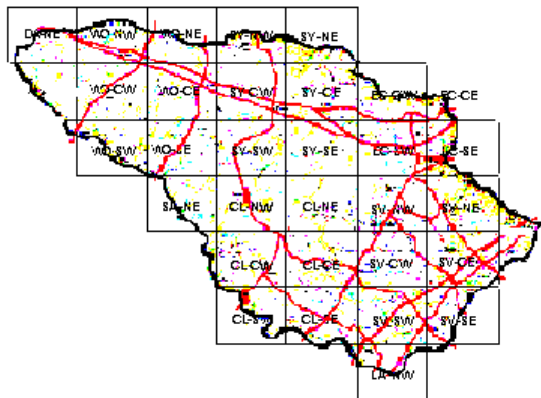

# Sora Maps of Howard County BBA Results

Photo by Barry Miller

Sora 2002-2006

## Names of Howard County Quadrangles

- DA - Damascus
- WO - Woodbine
- SY - Sykesville
- EC - Ellicott City
- SA - Sandy Spring
- CL - Clarksville
- SV - Savage
- RE - Relay
- LA - Laurel

## Blocks within Each Quadrangle

- NW - Northwest
- NE - Northeast
- CW - Center-west
- CE - Center-east
- SW - Southwest
- SE - Southeast

■=Confirmed P=Probable +=Possible o=Observed