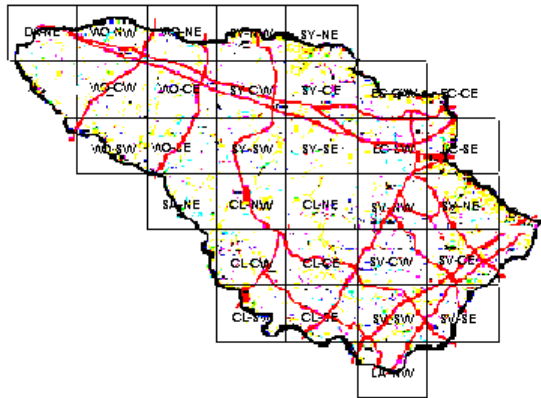

# Sharp-shinned Hawk Maps of Howard County BBA Results

Photo by June Tveekrem

Sharp-shinned Hawk 2002-2006

NO RECORDS

NO RECORDS

## Names of Howard County Quadrangles

- DA - Damascus
- WO - Woodbine
- SY - Sykesville
- EC - Ellicott City
- SA - Sandy Spring
- CL - Clarksville
- SV - Savage
- RE - Relay
- LA - Laurel

## Blocks within Each Quadrangle

- NW - Northwest
- NE - Northeast
- CW - Center-west
- CE - Center-east
- SW - Southwest
- SE - Southeast

■ = Confirmed P = Probable + = Possible o = Observed