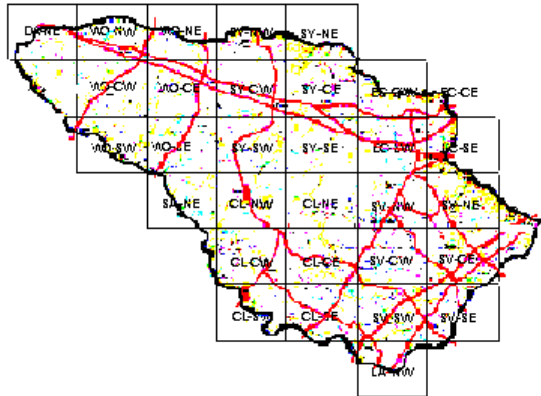

Scarlet Tanager Maps of Howard County BBA Results

Photo by Kevin Heffernan

Names of Howard County Quadrangles

- DA - Damascus
- WO - Woodbine
- SY - Sykesville
- EC - Ellicott City
- SA - Sandy Spring
- CL - Clarksville
- SV - Savage
- RE - Relay
- LA - Laurel

Blocks within Each Quadrangle

- NW - Northwest
- NE - Northeast
- CW - Center-west
- CE - Center-east
- SW - Southwest
- SE - Southeast

■=Confirmed P=Probable +=Possible o=Observed

Scarlet Tanager 2002-2006

Scarlet Tanager 1983-1987

Scarlet Tanager 1973-1975