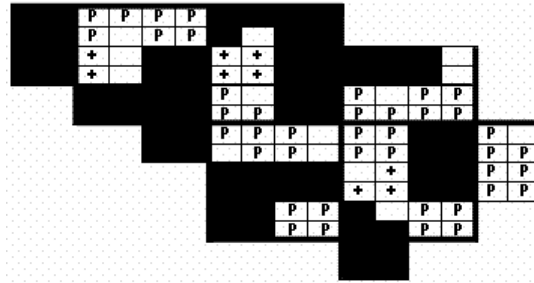

Scarlet Tanager Maps of Howard County BBA Results

Photo by Kevin Heffernan

Names of Howard County Quadrangles

- DA - Damascus
- WO - Woodbine
- SY - Sykesville
- EC - Ellicott City
- SA - Sandy Spring
- CL - Clarksville
- SV - Savage
- RE - Relay
- LA - Laurel

Blocks within Each Quadrangle

- NW - Northwest
- NE - Northeast
- CW - Center-west
- CE - Center-east
- SW - Southwest
- SE - Southeast

■=Confirmed P=Probable +=Possible o=Observed

Scarlet Tanager 2002-2006

Scarlet Tanager 1983-1987

Scarlet Tanager 1973-1975