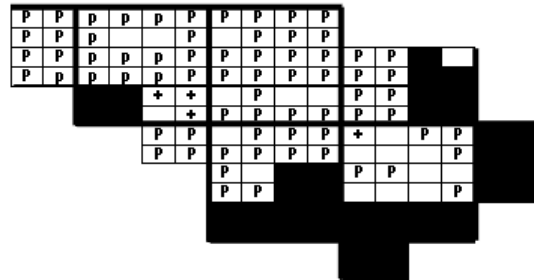

Scarlet Tanager Maps of Howard County BBA Results

Photo by Kevin Heffernan

Names of Howard County Quadrangles

- DA - Damascus
- WO - Woodbine
- SY - Sykesville
- EC - Ellicott City
- SA - Sandy Spring
- CL - Clarksville
- SV - Savage
- RE - Relay
- LA - Laurel

Blocks within Each Quadrangle

- NW - Northwest
- NE - Northeast
- CW - Center-west
- CE - Center-east
- SW - Southwest
- SE - Southeast

■=Confirmed P=Probable +=Possible o=Observed

Scarlet Tanager 2002-2006

Scarlet Tanager 1983-1987

Scarlet Tanager 1973-1975