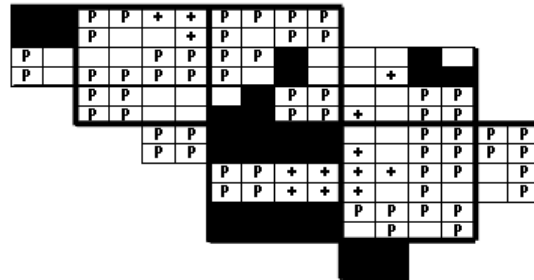

Scarlet Tanager Maps of Howard County BBA Results

Photo by Kevin Heffernan

Names of Howard County Quadrangles

- DA - Damascus
- WO - Woodbine
- SY - Sykesville
- EC - Ellicott City
- SA - Sandy Spring
- CL - Clarksville
- SV - Savage
- RE - Relay
- LA - Laurel

Blocks within Each Quadrangle

- NW - Northwest
- NE - Northeast
- CW - Center-west
- CE - Center-east
- SW - Southwest
- SE - Southeast

■=Confirmed P=Probable +=Possible o=Observed

Scarlet Tanager 2002-2006

Scarlet Tanager 1983-1987

Scarlet Tanager 1973-1975