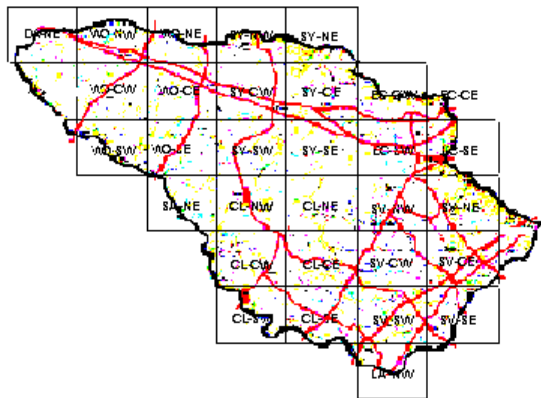

# Savannah Sparrow Maps of Howard County BBA Results

Photo by Ralph Cullison

Savannah Sparrow 2002-2006

NO RECORDS

Savannah Sparrow 1973-1975

**Names of Howard County Quadrangles**

- DA - Damascus
- WO - Woodbine
- SY - Sykesville
- EC - Ellicott City
- SA - Sandy Spring
- CL - Clarksville
- SV - Savage
- RE - Relay
- LA - Laurel

**Blocks within Each Quadrangle**

- NW - Northwest
- NE - Northeast
- CW - Center-west
- CE - Center-east
- SW - Southwest
- SE - Southeast

■=Confirmed P=Probable +=Possible o=Observed