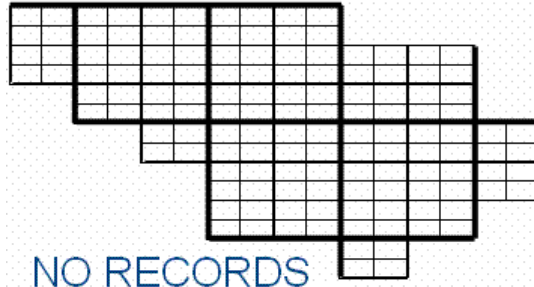

Ruddy Duck Maps of Howard County BBA Results

Photo by June Tveekrem

Ruddy Duck 2002-2006

Names of Howard County Quadrangles

- DA - Damascus
- WO - Woodbine
- SY - Sykesville
- EC - Ellicott City
- SA - Sandy Spring
- CL - Clarksville
- SV - Savage
- RE - Relay
- LA - Laurel

Blocks within Each Quadrangle

- NW - Northwest
- NE - Northeast
- CW - Center-west
- CE - Center-east
- SW - Southwest
- SE - Southeast

■=Confirmed P=Probable +=Possible ○=Observed