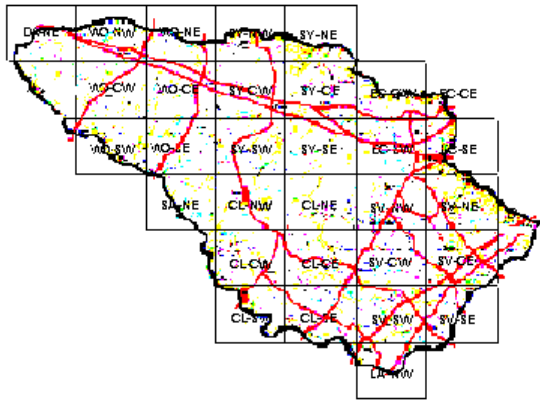

Ruddy Duck Maps of Howard County BBA Results

Photo by June Tveekrem

Ruddy Duck 2002-2006

Names of Howard County Quadrangles

- DA - Damascus
- WO - Woodbine
- SY - Sykesville
- EC - Ellicott City
- SA - Sandy Spring
- CL - Clarksville
- SV - Savage
- RE - Relay
- LA - Laurel

Blocks within Each Quadrangle

- NW - Northwest
- NE - Northeast
- CW - Center-west
- CE - Center-east
- SW - Southwest
- SE - Southeast

■=Confirmed P=Probable +=Possible ○=Observed