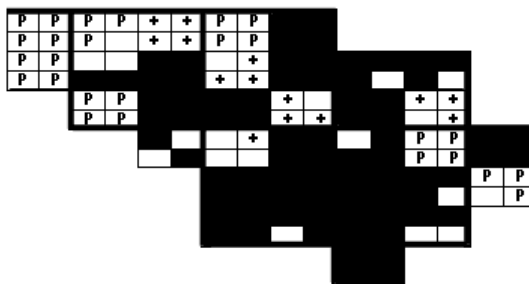

Ruby-throated Hummingbird Maps of Howard County BBA Results

Photo by Ralph Cullison

Ruby-throated Hummingbird 2002-2006

Ruby-throated Hummingbird 1983-1987

Ruby-throated Hummingbird 1973-1975

Names of Howard County Quadrangles

- DA - Damascus
- WO - Woodbine
- SY - Sykesville
- EC - Ellicott City
- SA - Sandy Spring
- CL - Clarksville
- SV - Savage
- RE - Relay
- LA - Laurel

Blocks within Each Quadrangle

- NW - Northwest
- NE - Northeast
- CW - Center-west
- CE - Center-east
- SW - Southwest
- SE - Southeast