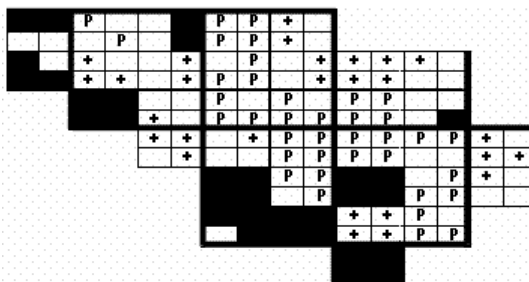

Ruby-throated Hummingbird Maps of Howard County BBA Results

Photo by Ralph Cullison

Ruby-throated Hummingbird 2002-2006

Ruby-throated Hummingbird 1983-1987

Ruby-throated Hummingbird 1973-1975

Names of Howard County Quadrangles

- DA - Damascus
- WO - Woodbine
- SY - Sykesville
- EC - Ellicott City
- SA - Sandy Spring
- CL - Clarksville
- SV - Savage
- RE - Relay
- LA - Laurel

Blocks within Each Quadrangle

- NW - Northwest
- NE - Northeast
- CW - Center-west
- CE - Center-east
- SW - Southwest
- SE - Southeast