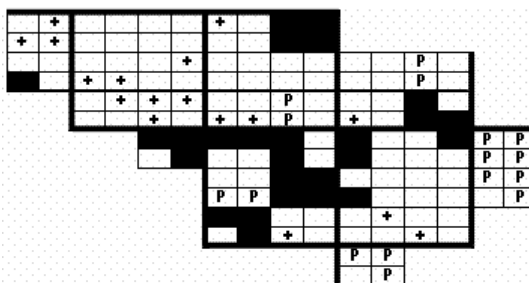

Ruby-throated Hummingbird Maps of Howard County BBA Results

Photo by Ralph Cullison

Ruby-throated Hummingbird 2002-2006

Ruby-throated Hummingbird 1983-1987

Ruby-throated Hummingbird 1973-1975

Names of Howard County Quadrangles

- DA - Damascus
- WO - Woodbine
- SY - Sykesville
- EC - Ellicott City
- SA - Sandy Spring
- CL - Clarksville
- SV - Savage
- RE - Relay
- LA - Laurel

Blocks within Each Quadrangle

- NW - Northwest
- NE - Northeast
- CW - Center-west
- CE - Center-east
- SW - Southwest
- SE - Southeast