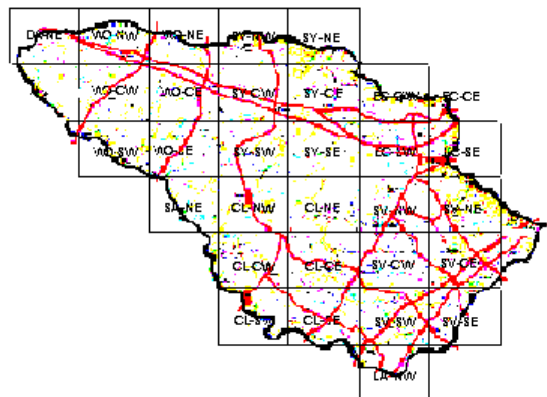

Ruby-throated Hummingbird Maps of Howard County BBA Results

Photo by Ralph Cullison

Ruby-throated Hummingbird 2002-2006

Ruby-throated Hummingbird 1983-1987

Ruby-throated Hummingbird 1973-1975

Names of Howard County Quadrangles

- DA - Damascus
- WO - Woodbine
- SY - Sykesville
- EC - Ellicott City
- SA - Sandy Spring
- CL - Clarksville
- SV - Savage
- RE - Relay
- LA - Laurel

Blocks within Each Quadrangle

- NW - Northwest
- NE - Northeast
- CW - Center-west
- CE - Center-east
- SW - Southwest
- SE - Southeast