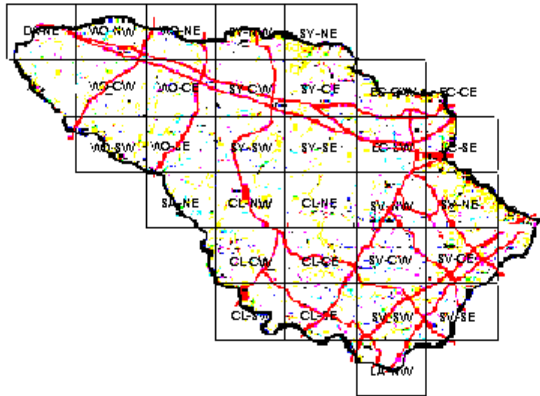

# Rose-breasted Grosbeak Maps of Howard County BBA Results

Photo by Ralph Cullison

Rose-breasted Grosbeak 2002-2006

## Names of Howard County Quadrangles

- DA - Damascus
- WO - Woodbine
- SY - Sykesville
- EC - Ellicott City
- SA - Sandy Spring
- CL - Clarksville
- SV - Savage
- RE - Relay
- LA - Laurel

## Blocks within Each Quadrangle

- NW - Northwest
- NE - Northeast
- CW - Center-west
- CE - Center-east
- SW - Southwest
- SE - Southeast

■=Confirmed P=Probable +=Possible o=Observed