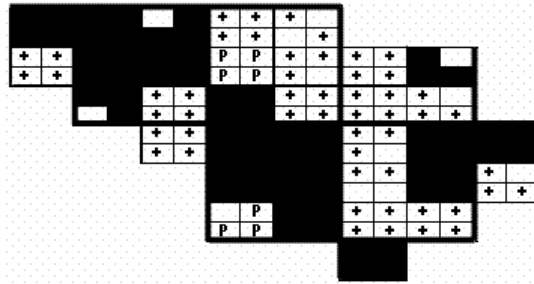

## Names of Howard County Quadrangles

DA - Damascus  
 WO - Woodbine  
 SY - Sykesville  
 EC - Ellicott City  
 SA - Sandy Spring  
 CL - Clarksville  
 SV - Savage  
 RE - Relay  
 LA - Laurel

## Blocks within Each Quadrangle

NW - Northwest  
 NE - Northeast  
 CW - Center-west  
 CE - Center-east  
 SW - Southwest  
 SE - Southeast

Rock Pigeon 2002-2006

Rock Pigeon 1983-1987

Rock Pigeon 1973-1975

■=Confirmed P=Probable +=Possible o=Observed