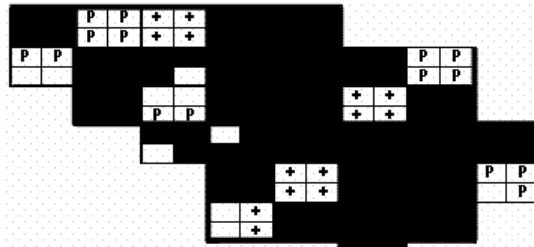

# Rock Pigeon Maps of Howard County BBA Results

Photo by Scott Witt

## Names of Howard County Quadrangles

DA - Damascus  
 WO - Woodbine  
 SY - Sykesville  
 EC - Ellicott City  
 SA - Sandy Spring  
 CL - Clarksville  
 SV - Savage  
 RE - Relay  
 LA - Laurel

## Blocks within Each Quadrangle

NW - Northwest  
 NE - Northeast  
 CW - Center-west  
 CE - Center-east  
 SW - Southwest  
 SE - Southeast

Rock Pigeon 2002-2006

Rock Pigeon 1983-1987

Rock Pigeon 1973-1975