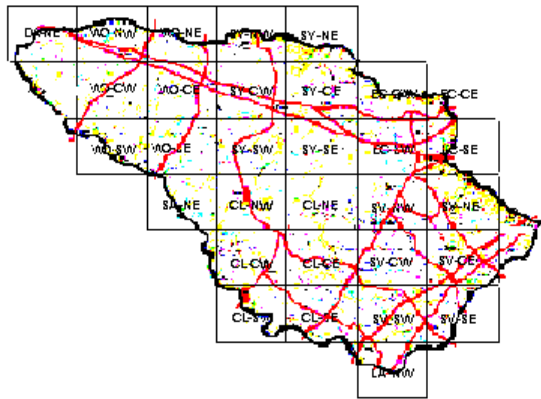

# Rock Pigeon Maps of Howard County BBA Results

Photo by Scott Witt

## Names of Howard County Quadrangles

DA - Damascus  
 WO - Woodbine  
 SY - Sykesville  
 EC - Ellicott City  
 SA - Sandy Spring  
 CL - Clarksville  
 SV - Savage  
 RE - Relay  
 LA - Laurel

## Blocks within Each Quadrangle

NW - Northwest  
 NE - Northeast  
 CW - Center-west  
 CE - Center-east  
 SW - Southwest  
 SE - Southeast

Rock Pigeon 2002-2006

Rock Pigeon 1983-1987

Rock Pigeon 1973-1975