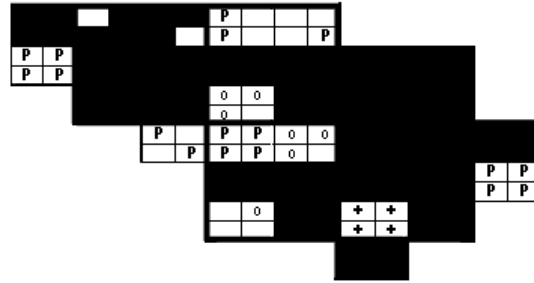

Rock Pigeon 2002-2006