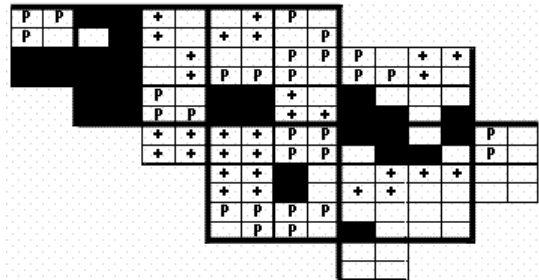

Ring-necked Pheasant Maps of Howard County BBA Results

Photo by Scott Berglund

Ring-necked Pheasant 2002-2006

Ring-necked Pheasant 1983-1987

Ring-necked Pheasant 1973-1975

Names of Howard County Quadrangles

- DA - Damascus
- WO - Woodbine
- SY - Sykesville
- EC - Ellicott City
- SA - Sandy Spring
- CL - Clarksville
- SV - Savage
- RE - Relay
- LA - Laurel

Blocks within Each Quadrangle

- NW - Northwest
- NE - Northeast
- CW - Center-west
- CE - Center-east
- SW - Southwest
- SE - Southeast