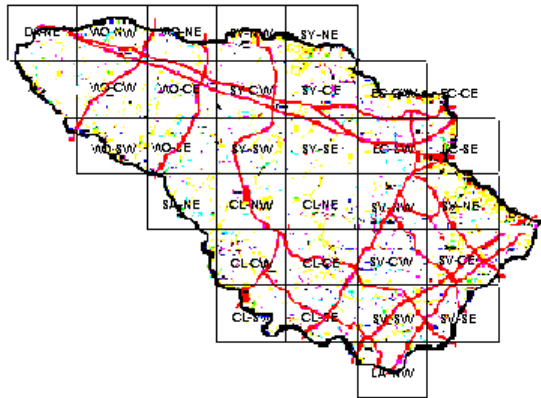

Ring-necked Pheasant Maps of Howard County BBA Results

Photo by Scott Berglund

Ring-necked Pheasant 2002-2006

Ring-necked Pheasant 1983-1987

Ring-necked Pheasant 1973-1975

Names of Howard County Quadrangles

- DA - Damascus
- WO - Woodbine
- SY - Sykesville
- EC - Ellicott City
- SA - Sandy Spring
- CL - Clarksville
- SV - Savage
- RE - Relay
- LA - Laurel

Blocks within Each Quadrangle

- NW - Northwest
- NE - Northeast
- CW - Center-west
- CE - Center-east
- SW - Southwest
- SE - Southeast