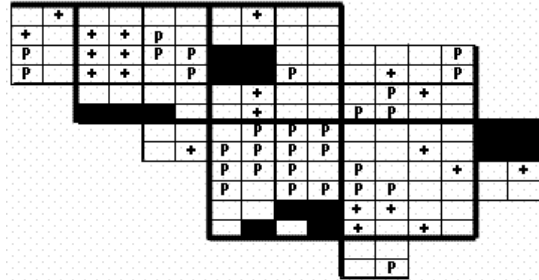

Ring-necked Pheasant Maps of Howard County BBA Results

Photo by Scott Berglund

Ring-necked Pheasant 2002-2006

Ring-necked Pheasant 1983-1987

Ring-necked Pheasant 1973-1975

Names of Howard County Quadrangles

- DA - Damascus
- WO - Woodbine
- SY - Sykesville
- EC - Ellicott City
- SA - Sandy Spring
- CL - Clarksville
- SV - Savage
- RE - Relay
- LA - Laurel

Blocks within Each Quadrangle

- NW - Northwest
- NE - Northeast
- CW - Center-west
- CE - Center-east
- SW - Southwest
- SE - Southeast