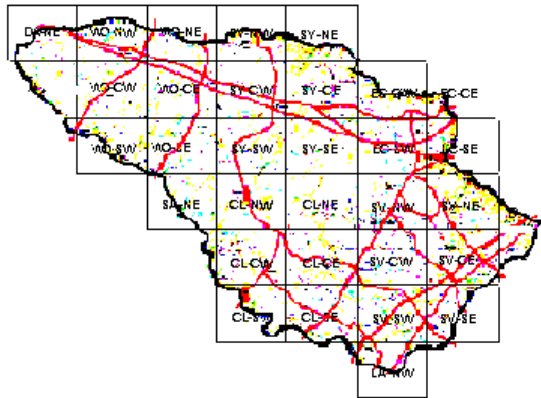

# Ring-necked Duck Maps of Howard County BBA Results

Photo by June Tveekrem

## Names of Howard County Quadrangles

DA - Damascus  
 WO - Woodbine  
 SY - Sykesville  
 EC - Ellicott City  
 SA - Sandy Spring  
 CL - Clarksville  
 SV - Savage  
 RE - Relay  
 LA - Laurel

## Blocks within Each Quadrangle

NW - Northwest  
 NE - Northeast  
 CW - Center-west  
 CE - Center-east  
 SW - Southwest  
 SE - Southeast

■=Confirmed P=Probable +=Possible ○=Observed

Ring-necked Duck 2002-2006