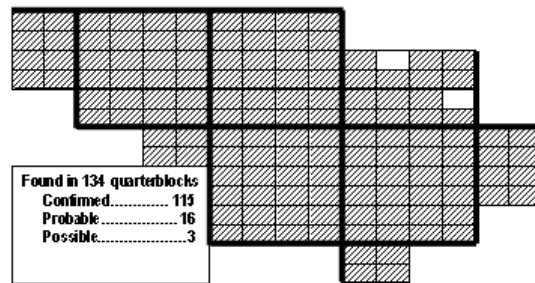

# Red-winged Blackbird Maps of Howard County BBA Results

Photo by Ralph Cullison

Red-winged Blackbird 2002-2006

Red-winged Blackbird 1983-1987

Red-winged Blackbird 1973-1975

## Names of Howard County Quadrangles

- DA - Damascus
- WO - Woodbine
- SY - Sykesville
- EC - Ellicott City
- SA - Sandy Spring
- CL - Clarksville
- SV - Savage
- RE - Relay
- LA - Laurel