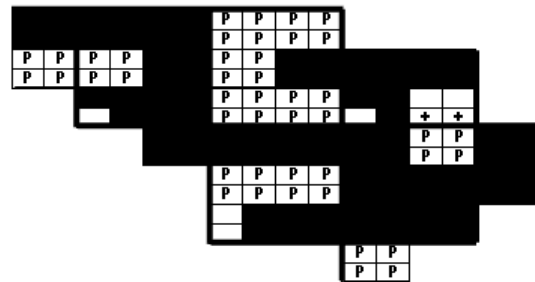

# Red-winged Blackbird Maps of Howard County BBA Results

Photo by Ralph Cullison

Red-winged Blackbird 2002-2006

Red-winged Blackbird 1983-1987

Red-winged Blackbird 1973-1975

## Names of Howard County Quadrangles

- DA - Damascus
- WO - Woodbine
- SY - Sykesville
- EC - Ellicott City
- SA - Sandy Spring
- CL - Clarksville
- SV - Savage
- RE - Relay
- LA - Laurel

## Blocks within Each Quadrangle

- NW - Northwest
- NE - Northeast
- CW - Center-west
- CE - Center-east
- SW - Southwest
- SE - Southeast

■=Confirmed P=Probable +=Possible ○=Observed