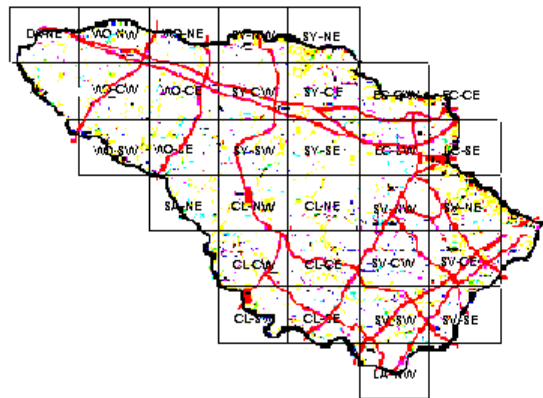

# Red-winged Blackbird Maps of Howard County BBA Results

Photo by Ralph Cullison

Red-winged Blackbird 2002-2006

Red-winged Blackbird 1983-1987

Red-winged Blackbird 1973-1975

## Names of Howard County Quadrangles

- DA - Damascus
- WO - Woodbine
- SY - Sykesville
- EC - Ellicott City
- SA - Sandy Spring
- CL - Clarksville
- SV - Savage
- RE - Relay
- LA - Laurel

## Blocks within Each Quadrangle

- NW - Northwest
- NE - Northeast
- CW - Center-west
- CE - Center-east
- SW - Southwest
- SE - Southeast

■=Confirmed P=Probable +=Possible ○=Observed