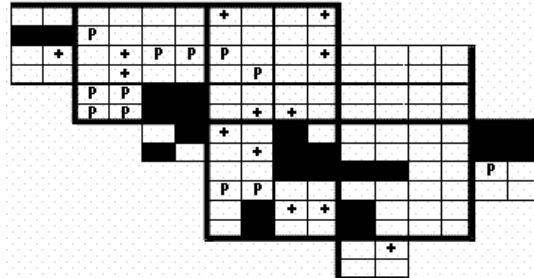

# Red-tailed Hawk Maps of Howard County BBA Results

Photo by Kurt Schwarz

Red-tailed Hawk 2002-2006

Red-tailed Hawk 1983-1987

Red-tailed Hawk 1973-1975

## Names of Howard County Quadrangles

- DA - Damascus
- WO - Woodbine
- SY - Sykesville
- EC - Ellicott City
- SA - Sandy Spring
- CL - Clarksville
- SV - Savage
- RE - Relay
- LA - Laurel

## Blocks within Each Quadrangle

- NW - Northwest
- NE - Northeast
- CW - Center-west
- CE - Center-east
- SW - Southwest
- SE - Southeast

■=Confirmed P=Probable +=Possible o=Observed