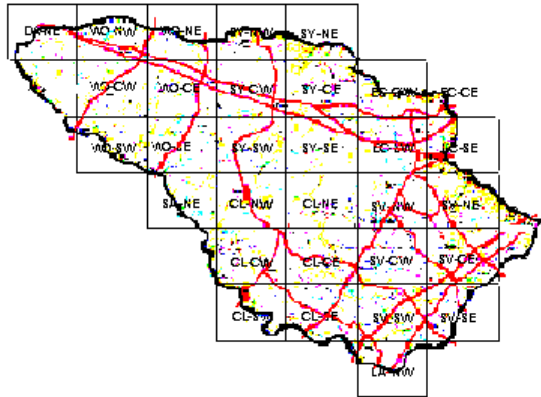

# Red-tailed Hawk Maps of Howard County BBA Results

Photo by Kurt Schwarz

Red-tailed Hawk 2002-2006

Red-tailed Hawk 1983-1987

Red-tailed Hawk 1973-1975

## Names of Howard County Quadrangles

- DA - Damascus
- WO - Woodbine
- SY - Sykesville
- EC - Ellicott City
- SA - Sandy Spring
- CL - Clarksville
- SV - Savage
- RE - Relay
- LA - Laurel

## Blocks within Each Quadrangle

- NW - Northwest
- NE - Northeast
- CW - Center-west
- CE - Center-east
- SW - Southwest
- SE - Southeast

■=Confirmed P=Probable +=Possible o=Observed