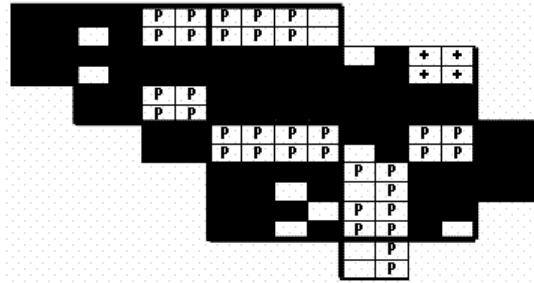

# Red-tailed Hawk Maps of Howard County BBA Results

Photo by Kurt Schwarz

Red-tailed Hawk 2002-2006

Red-tailed Hawk 1983-1987

Red-tailed Hawk 1973-1975

## Names of Howard County Quadrangles

- DA - Damascus
- WO - Woodbine
- SY - Sykesville
- EC - Ellicott City
- SA - Sandy Spring
- CL - Clarksville
- SV - Savage
- RE - Relay
- LA - Laurel

## Blocks within Each Quadrangle

- NW - Northwest
- NE - Northeast
- CW - Center-west
- CE - Center-east
- SW - Southwest
- SE - Southeast

■=Confirmed P=Probable +=Possible o=Observed