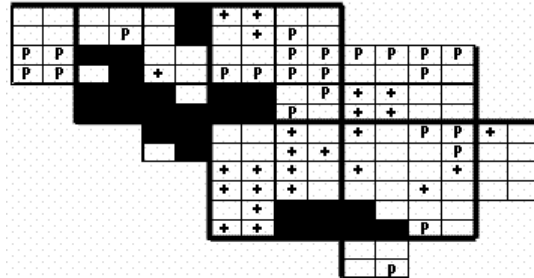

# Red-tailed Hawk Maps of Howard County BBA Results

Photo by Kurt Schwarz

Red-tailed Hawk 2002-2006

Red-tailed Hawk 1983-1987

Red-tailed Hawk 1973-1975

## Names of Howard County Quadrangles

- DA - Damascus
- WO - Woodbine
- SY - Sykesville
- EC - Ellicott City
- SA - Sandy Spring
- CL - Clarksville
- SV - Savage
- RE - Relay
- LA - Laurel

## Blocks within Each Quadrangle

- NW - Northwest
- NE - Northeast
- CW - Center-west
- CE - Center-east
- SW - Southwest
- SE - Southeast

■=Confirmed P=Probable +=Possible o=Observed