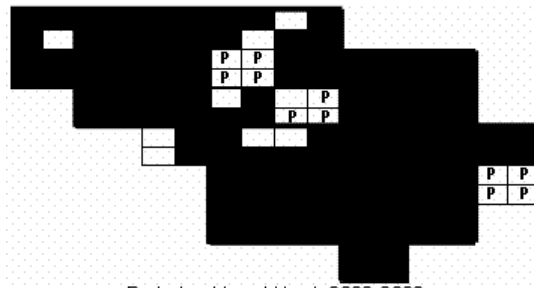

# Red-shouldered Hawk Maps of Howard County BBA Results

Photo by Kurt Schwarz

Red-shouldered Hawk 2002-2006

Red-shouldered Hawk 1983-1987

Red-shouldered Hawk 1973-1975

## Names of Howard County Quadrangles

- DA - Damascus
- WO - Woodbine
- SY - Sykesville
- EC - Ellicott City
- SA - Sandy Spring
- CL - Clarksville
- SV - Savage
- RE - Relay
- LA - Laurel

## Blocks within Each Quadrangle

- NW - Northwest
- NE - Northeast
- CW - Center-west
- CE - Center-east
- SW - Southwest
- SE - Southeast

■=Confirmed P=Probable +=Possible ○=Observed