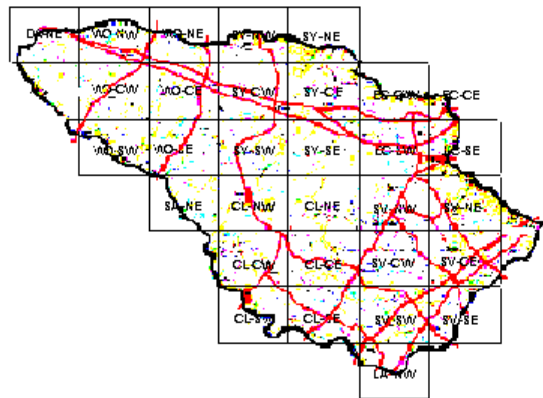

# Red-shouldered Hawk Maps of Howard County BBA Results

Photo by Kurt Schwarz

Red-shouldered Hawk 2002-2006

Red-shouldered Hawk 1983-1987

Red-shouldered Hawk 1973-1975

## Names of Howard County Quadrangles

- DA - Damascus
- WO - Woodbine
- SY - Sykesville
- EC - Ellicott City
- SA - Sandy Spring
- CL - Clarksville
- SV - Savage
- RE - Relay
- LA - Laurel

## Blocks within Each Quadrangle

- NW - Northwest
- NE - Northeast
- CW - Center-west
- CE - Center-east
- SW - Southwest
- SE - Southeast

■=Confirmed P=Probable +=Possible ○=Observed