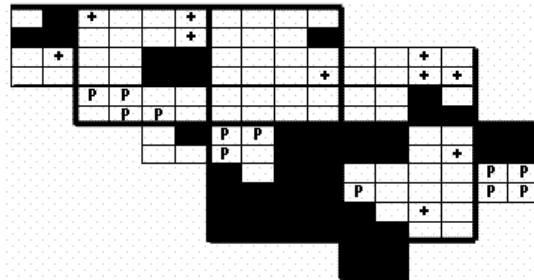

# Red-shouldered Hawk Maps of Howard County BBA Results

Photo by Kurt Schwarz

Red-shouldered Hawk 2002-2006

Red-shouldered Hawk 1983-1987

Red-shouldered Hawk 1973-1975

## Names of Howard County Quadrangles

- DA - Damascus
- WO - Woodbine
- SY - Sykesville
- EC - Ellicott City
- SA - Sandy Spring
- CL - Clarksville
- SV - Savage
- RE - Relay
- LA - Laurel

## Blocks within Each Quadrangle

- NW - Northwest
- NE - Northeast
- CW - Center-west
- CE - Center-east
- SW - Southwest
- SE - Southeast

■=Confirmed P=Probable +=Possible ○=Observed