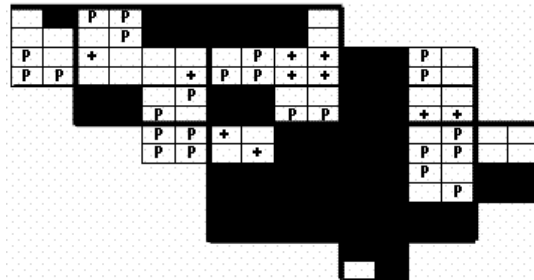

# Red-shouldered Hawk Maps of Howard County BBA Results

Photo by Kurt Schwarz

Red-shouldered Hawk 2002-2006

Red-shouldered Hawk 1983-1987

Red-shouldered Hawk 1973-1975

## Names of Howard County Quadrangles

- DA - Damascus
- WO - Woodbine
- SY - Sykesville
- EC - Ellicott City
- SA - Sandy Spring
- CL - Clarksville
- SV - Savage
- RE - Relay
- LA - Laurel

## Blocks within Each Quadrangle

- NW - Northwest
- NE - Northeast
- CW - Center-west
- CE - Center-east
- SW - Southwest
- SE - Southeast

■=Confirmed P=Probable +=Possible ○=Observed