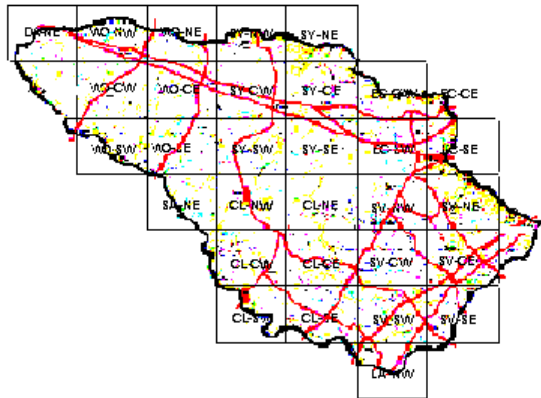

Red-headed Woodpecker Maps of Howard County BBA Results

Photo by Gayle & Bill Hill

Names of Howard County Quadrangles

- DA - Damascus
- WO - Woodbine
- SY - Sykesville
- EC - Ellicott City
- SA - Sandy Spring
- CL - Clarksville
- SV - Savage
- RE - Relay
- LA - Laurel

Blocks within Each Quadrangle

- NW - Northwest
- NE - Northeast
- CW - Center-west
- CE - Center-east
- SW - Southwest
- SE - Southeast

■=Confirmed P=Probable +=Possible o=Observed

Red-headed Woodpecker 2002-2006

Red-headed Woodpecker 1983-1987

Red-headed Woodpecker 1973-1975