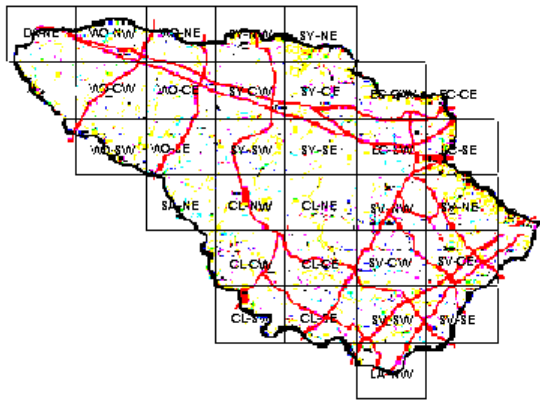

Redhead Maps of Howard County BBA Results

Photo by Ralph Cullison

Names of Howard County Quadrangles

- DA - Damascus
- WO - Woodbine
- SY - Sykesville
- EC - Ellicott City
- SA - Sandy Spring
- CL - Clarksville
- SV - Savage
- RE - Relay
- LA - Laurel

Blocks within Each Quadrangle

- NW - Northwest
- NE - Northeast
- CW - Center-west
- CE - Center-east
- SW - Southwest
- SE - Southeast

■=Confirmed P=Probable +=Possible ○=Observed

Redhead 2002-2006