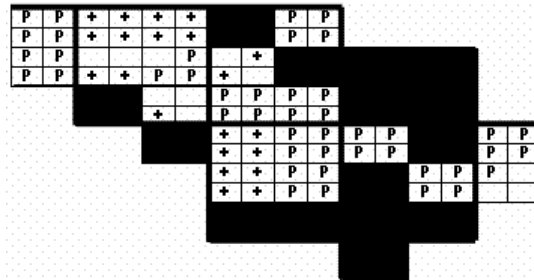

Red-eyed Vireo Maps of Howard County BBA Results

Photo by Ralph Cullison

Red-eyed Vireo 2002-2006

Red-eyed Vireo 1983-1987

Red-eyed Vireo 1973-1975

Names of Howard County Quadrangles

- DA - Damascus
- WO - Woodbine
- SY - Sykesville
- EC - Ellicott City
- SA - Sandy Spring
- CL - Clarksville
- SV - Savage
- RE - Relay
- LA - Laurel

Blocks within Each Quadrangle

- NW - Northwest
- NE - Northeast
- CW - Center-west
- CE - Center-east
- SW - Southwest
- SE - Southeast

■=Confirmed P=Probable +=Possible o=Observed