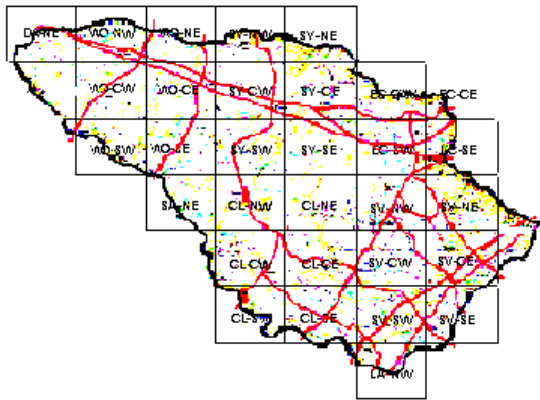

Red-eyed Vireo Maps of Howard County BBA Results

Photo by Ralph Cullison

Red-eyed Vireo 2002-2006

Red-eyed Vireo 1983-1987

Red-eyed Vireo 1973-1975

Names of Howard County Quadrangles

- DA - Damascus
- WO - Woodbine
- SY - Sykesville
- EC - Ellicott City
- SA - Sandy Spring
- CL - Clarksville
- SV - Savage
- RE - Relay
- LA - Laurel

Blocks within Each Quadrangle

- NW - Northwest
- NE - Northeast
- CW - Center-west
- CE - Center-east
- SW - Southwest
- SE - Southeast

■=Confirmed P=Probable +=Possible o=Observed