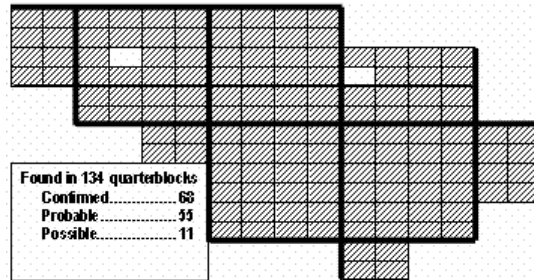

Red-eyed Vireo Maps of Howard County BBA Results

Photo by Ralph Cullison

Red-eyed Vireo 2002-2006

Red-eyed Vireo 1983-1987

Red-eyed Vireo 1973-1975

Names of Howard County Quadrangles

- DA - Damascus
- WO - Woodbine
- SY - Sykesville
- EC - Ellicott City
- SA - Sandy Spring
- CL - Clarksville
- SV - Savage
- RE - Relay
- LA - Laurel

Blocks within Each Quadrangle

- NW - Northwest
- NE - Northeast
- CW - Center-west
- CE - Center-east
- SW - Southwest
- SE - Southeast

■=Confirmed P=Probable +=Possible o=Observed