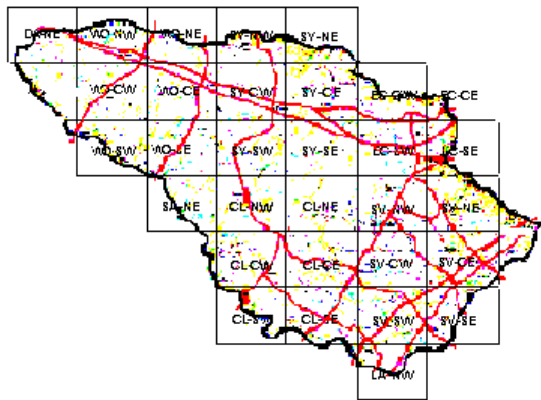

Red-breasted Nuthatch Maps of Howard County BBA Results

Photo by June Tveekrem

Names of Howard County Quadrangles

DA - Damascus
 WO - Woodbine
 SY - Sykesville
 EC - Ellicott City
 SA - Sandy Spring
 CL - Clarksville
 SV - Savage
 RE - Relay
 LA - Laurel

Blocks within Each Quadrangle

NW - Northwest
 NE - Northeast
 CW - Center-west
 CE - Center-east
 SW - Southwest
 SE - Southeast

■=Confirmed P=Probable +=Possible o=Observed