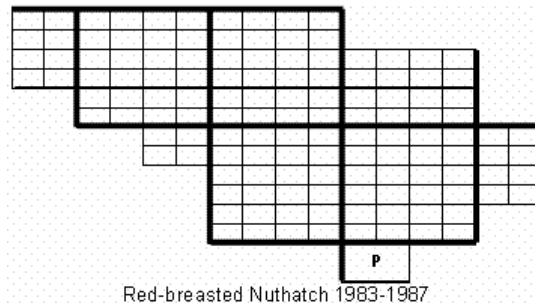

Red-breasted Nuthatch Maps of Howard County BBA Results

Photo by June Tveekrem

Names of Howard County Quadrangles

DA - Damascus
 WO - Woodbine
 SY - Sykesville
 EC - Ellicott City
 SA - Sandy Spring
 CL - Clarksville
 SV - Savage
 RE - Relay
 LA - Laurel

Blocks within Each Quadrangle

NW - Northwest
 NE - Northeast
 CW - Center-west
 CE - Center-east
 SW - Southwest
 SE - Southeast

■=Confirmed P=Probable +=Possible o=Observed