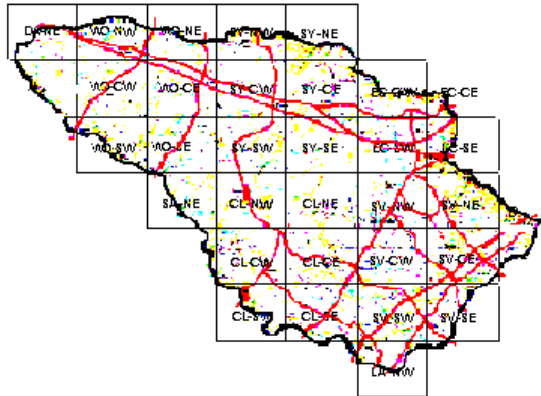

# Red-bellied Woodpecker Maps of Howard County BBA Results

Photo by Ralph Cullison

Red-bellied Woodpecker 2002-2006

Red-bellied Woodpecker 1983-1987

Red-bellied Woodpecker 1973-1975

## Names of Howard County Quadrangles

- DA - Damascus
- WO - Woodbine
- SY - Sykesville
- EC - Ellicott City
- SA - Sandy Spring
- CL - Clarksville
- SV - Savage
- RE - Relay
- LA - Laurel

## Blocks within Each Quadrangle

- NW - Northwest
- NE - Northeast
- CW - Center-west
- CE - Center-east
- SW - Southwest
- SE - Southeast

■=Confirmed P=Probable +=Possible o=Observed