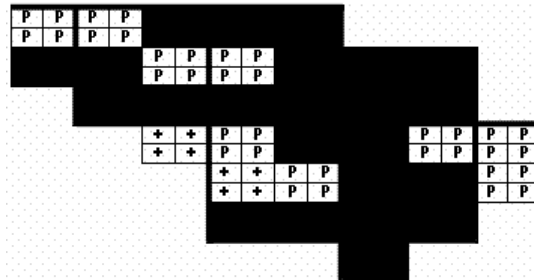

# Red-bellied Woodpecker Maps of Howard County BBA Results

Photo by Ralph Cullison

Red-bellied Woodpecker 2002-2006

Red-bellied Woodpecker 1983-1987

Red-bellied Woodpecker 1973-1975

## Names of Howard County Quadrangles

- DA - Damascus
- WO - Woodbine
- SY - Sykesville
- EC - Ellicott City
- SA - Sandy Spring
- CL - Clarksville
- SV - Savage
- RE - Relay
- LA - Laurel

## Blocks within Each Quadrangle

- NW - Northwest
- NE - Northeast
- CW - Center-west
- CE - Center-east
- SW - Southwest
- SE - Southeast

■=Confirmed P=Probable +=Possible o=Observed