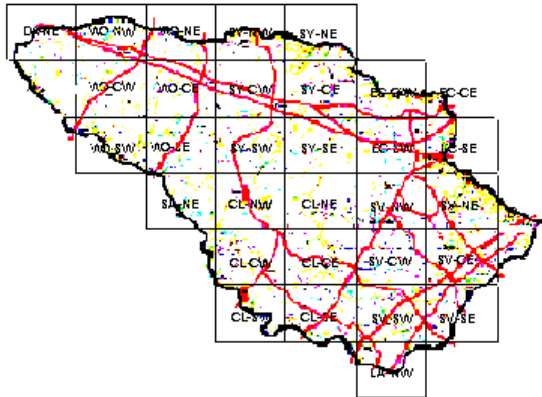

Purple Martin Maps of Howard County BBA Results

Photo by Linda Hunt

Names of Howard County Quadrangles

- DA - Damascus
- WO - Woodbine
- SY - Sykesville
- EC - Ellicott City
- SA - Sandy Spring
- CL - Clarksville
- SV - Savage
- RE - Relay
- LA - Laurel

Blocks within Each Quadrangle

- NW - Northwest
- NE - Northeast
- CW - Center-west
- CE - Center-east
- SW - Southwest
- SE - Southeast

Purple Martin 2002-2006

Purple Martin 1983-1987

Purple Martin 1973-1975