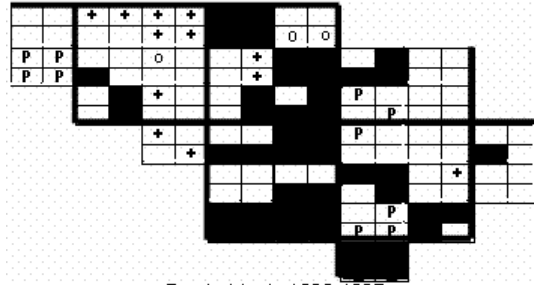

Purple Martin Maps of Howard County BBA Results

Photo by Linda Hunt

Names of Howard County Quadrangles

- DA - Damascus
- WO - Woodbine
- SY - Sykesville
- EC - Ellicott City
- SA - Sandy Spring
- CL - Clarksville
- SV - Savage
- RE - Relay
- LA - Laurel

Blocks within Each Quadrangle

- NW - Northwest
- NE - Northeast
- CW - Center-west
- CE - Center-east
- SW - Southwest
- SE - Southeast

Purple Martin 2002-2006

Purple Martin 1983-1987

Purple Martin 1973-1975