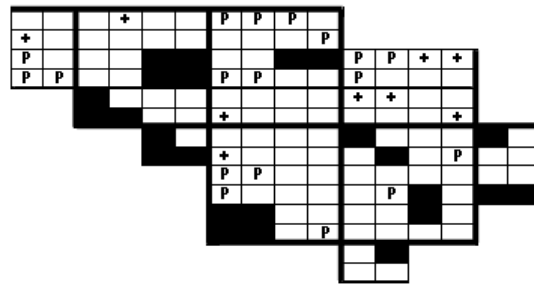

# Prairie Warbler Maps of Howard County BBA Results

Photo by Ralph Cullison

Prairie Warbler 2002-2006

Prairie Warbler 1983-1987

Prairie Warbler 1973-1975

## Names of Howard County Quadrangles

- DA - Damascus
- WO - Woodbine
- SY - Sykesville
- EC - Ellicott City
- SA - Sandy Spring
- CL - Clarksville
- SV - Savage
- RE - Relay
- LA - Laurel

## Blocks within Each Quadrangle

- NW - Northwest
- NE - Northeast
- CW - Center-west
- CE - Center-east
- SW - Southwest
- SE - Southeast

■=Confirmed P=Probable +=Possible o=Observed