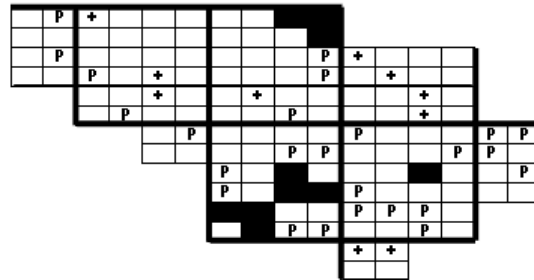

# Prairie Warbler Maps of Howard County BBA Results

Photo by Ralph Cullison

Prairie Warbler 2002-2006

Prairie Warbler 1983-1987

Prairie Warbler 1973-1975

## Names of Howard County Quadrangles

- DA - Damascus
- WO - Woodbine
- SY - Sykesville
- EC - Ellicott City
- SA - Sandy Spring
- CL - Clarksville
- SV - Savage
- RE - Relay
- LA - Laurel

## Blocks within Each Quadrangle

- NW - Northwest
- NE - Northeast
- CW - Center-west
- CE - Center-east
- SW - Southwest
- SE - Southeast

■=Confirmed P=Probable +=Possible o=Observed