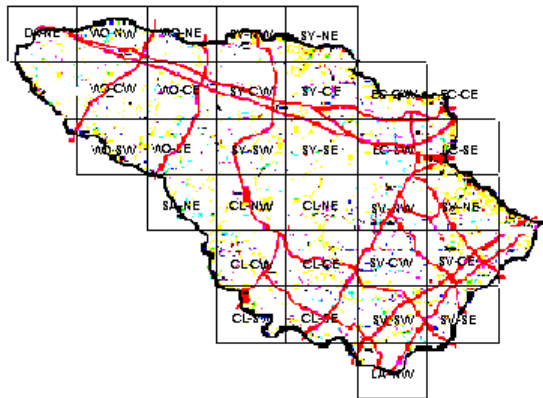

# Prairie Warbler Maps of Howard County BBA Results

Photo by Ralph Cullison

Prairie Warbler 2002-2006

Prairie Warbler 1983-1987

Prairie Warbler 1973-1975

## Names of Howard County Quadrangles

- DA - Damascus
- WO - Woodbine
- SY - Sykesville
- EC - Ellicott City
- SA - Sandy Spring
- CL - Clarksville
- SV - Savage
- RE - Relay
- LA - Laurel

## Blocks within Each Quadrangle

- NW - Northwest
- NE - Northeast
- CW - Center-west
- CE - Center-east
- SW - Southwest
- SE - Southeast

■=Confirmed P=Probable +=Possible o=Observed