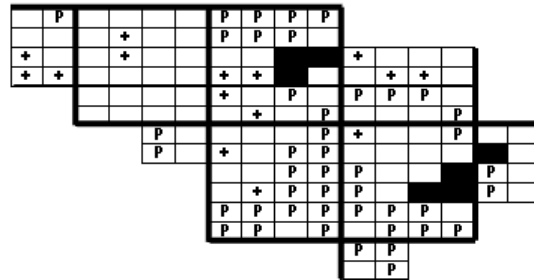

# Prairie Warbler Maps of Howard County BBA Results

Photo by Ralph Cullison

Prairie Warbler 2002-2006

Prairie Warbler 1983-1987

Prairie Warbler 1973-1975

## Names of Howard County Quadrangles

- DA - Damascus
- WO - Woodbine
- SY - Sykesville
- EC - Ellicott City
- SA - Sandy Spring
- CL - Clarksville
- SV - Savage
- RE - Relay
- LA - Laurel

## Blocks within Each Quadrangle

- NW - Northwest
- NE - Northeast
- CW - Center-west
- CE - Center-east
- SW - Southwest
- SE - Southeast

■=Confirmed P=Probable +=Possible o=Observed