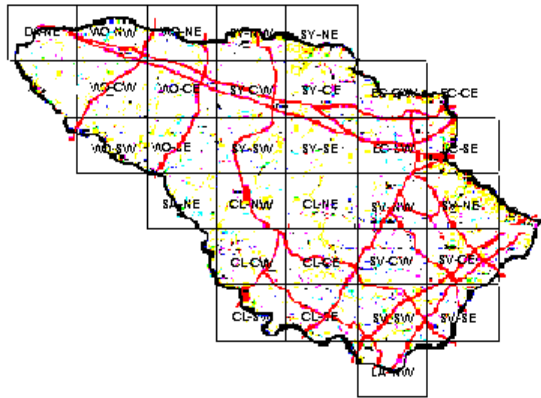

# Pine Warbler Maps of Howard County BBA Results

Photo by Ralph Cullison

Pine Warbler 2002-2006

Pine Warbler 1983-1987

Pine Warbler 1973-1975

## Names of Howard County Quadrangles

- DA - Damascus
- WO - Woodbine
- SY - Sykesville
- EC - Ellicott City
- SA - Sandy Spring
- CL - Clarksville
- SV - Savage
- RE - Relay
- LA - Laurel

## Blocks within Each Quadrangle

- NW - Northwest
- NE - Northeast
- CW - Center-west
- CE - Center-east
- SW - Southwest
- SE - Southeast

■=Confirmed P=Probable +=Possible o=Observed