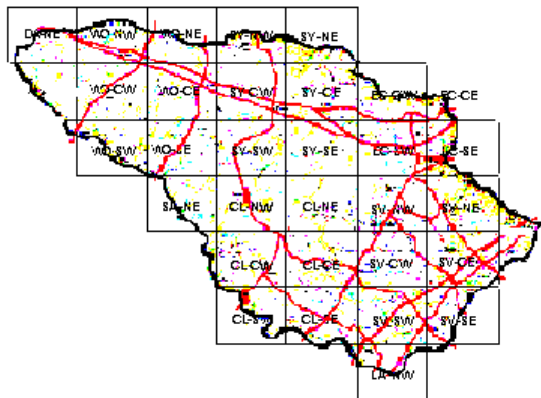

# Pied-billed Grebe Maps of Howard County BBA Results

Photo by June Treekrem

## Names of Howard County Quadrangles

DA - Damascus  
 WO - Woodbine  
 SY - Sykesville  
 EC - Ellicott City  
 SA - Sandy Spring  
 CL - Clarksville  
 SV - Savage  
 RE - Relay  
 LA - Laurel

## Blocks within Each Quadrangle

NW - Northwest  
 NE - Northeast  
 CW - Center-west  
 CE - Center-east  
 SW - Southwest  
 SE - Southeast

■=Confirmed P=Probable +=Possible ○=Observed

Pied-billed Grebe 2002-2006