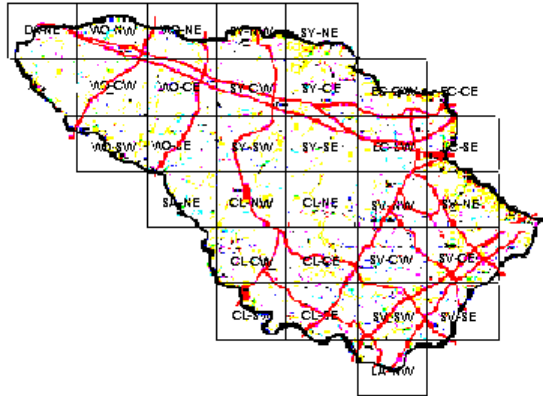

# Osprey Maps of Howard County BBA Results

Photo by Kurt Schwarz

## Names of Howard County Quadrangles

- DA - Damascus
- WO - Woodbine
- SY - Sykesville
- EC - Ellicott City
- SA - Sandy Spring
- CL - Clarksville
- SV - Savage
- RE - Relay
- LA - Laurel

## Blocks within Each Quadrangle

- NW - Northwest
- NE - Northeast
- CW - Center-west
- CE - Center-east
- SW - Southwest
- SE - Southeast

■=Confirmed P=Probable +=Possible ○=Observed

Osprey 2002-2006

Osprey 1983-1987