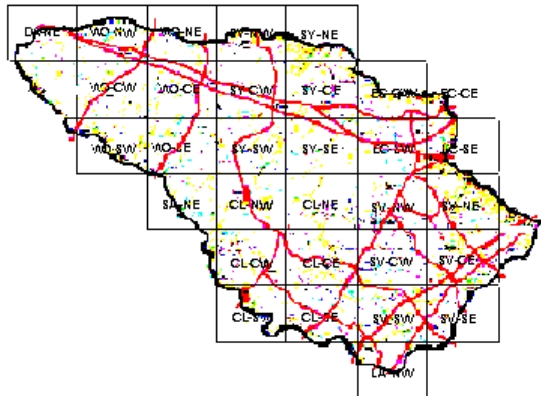

Orchard Oriole Maps of Howard County BBA Results

Photo by Ralph Cullison

Orchard Oriole 2002-2006

Orchard Oriole 1983-1987

Orchard Oriole 1973-1975

Names of Howard County Quadrangles

- DA - Damascus
- WO - Woodbine
- SY - Sykesville
- EC - Ellicott City
- SA - Sandy Spring
- CL - Clarksville
- SV - Savage
- RE - Relay
- LA - Laurel

Blocks within Each Quadrangle

- NW - Northwest
- NE - Northeast
- CW - Center-west
- CE - Center-east
- SW - Southwest
- SE - Southeast

■=Confirmed P=Probable +=Possible o=Observed