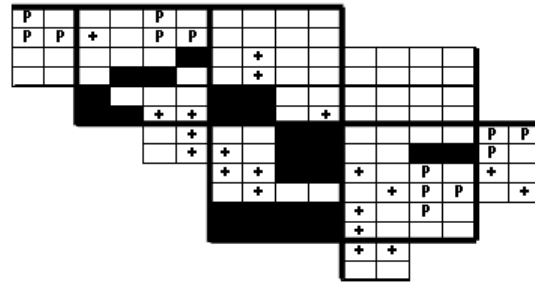

Orchard Oriole Maps of Howard County BBA Results

Photo by Ralph Cullison

Orchard Oriole 2002-2006

Orchard Oriole 1983-1987

Orchard Oriole 1973-1975

Names of Howard County Quadrangles

- DA - Damascus
- WO - Woodbine
- SY - Sykesville
- EC - Ellicott City
- SA - Sandy Spring
- CL - Clarksville
- SV - Savage
- RE - Relay
- LA - Laurel

Blocks within Each Quadrangle

- NW - Northwest
- NE - Northeast
- CW - Center-west
- CE - Center-east
- SW - Southwest
- SE - Southeast

■=Confirmed P=Probable +=Possible o=Observed