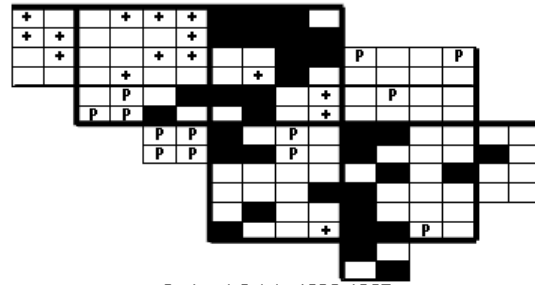

Orchard Oriole Maps of Howard County BBA Results

Photo by Ralph Cullison

Orchard Oriole 2002-2006

Orchard Oriole 1983-1987

Orchard Oriole 1973-1975

Names of Howard County Quadrangles

- DA - Damascus
- WO - Woodbine
- SY - Sykesville
- EC - Ellicott City
- SA - Sandy Spring
- CL - Clarksville
- SV - Savage
- RE - Relay
- LA - Laurel

Blocks within Each Quadrangle

- NW - Northwest
- NE - Northeast
- CW - Center-west
- CE - Center-east
- SW - Southwest
- SE - Southeast

■=Confirmed P=Probable +=Possible o=Observed