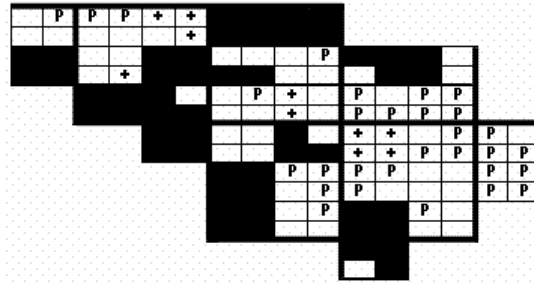

# Northern Parula Maps of Howard County BBA Results

Photo by Ralph Cullison

Northern Parula 2002-2006

Northern Parula 1983-1987

Northern Parula 1973-1975

## Names of Howard County Quadrangles

- DA - Damascus
- WO - Woodbine
- SY - Sykesville
- EC - Ellicott City
- SA - Sandy Spring
- CL - Clarksville
- SV - Savage
- RE - Relay
- LA - Laurel

## Blocks within Each Quadrangle

- NW - Northwest
- NE - Northeast
- CW - Center-west
- CE - Center-east
- SW - Southwest
- SE - Southeast

■=Confirmed P=Probable +=Possible o=Observed