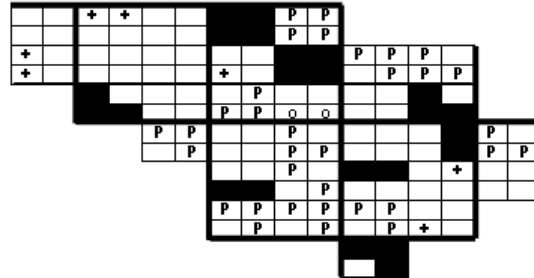

# Northern Parula Maps of Howard County BBA Results

Photo by Ralph Cullison

Northern Parula 2002-2006

Northern Parula 1983-1987

Northern Parula 1973-1975

## Names of Howard County Quadrangles

- DA - Damascus
- WO - Woodbine
- SY - Sykesville
- EC - Ellicott City
- SA - Sandy Spring
- CL - Clarksville
- SV - Savage
- RE - Relay
- LA - Laurel

## Blocks within Each Quadrangle

- NW - Northwest
- NE - Northeast
- CW - Center-west
- CE - Center-east
- SW - Southwest
- SE - Southeast

■=Confirmed P=Probable +=Possible o=Observed