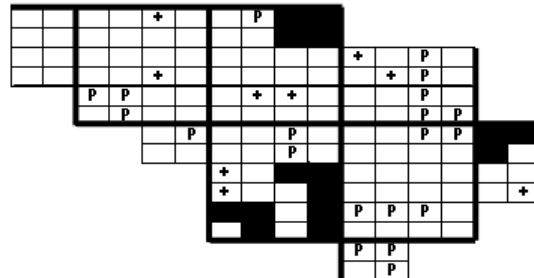

# Northern Parula Maps of Howard County BBA Results

Photo by Ralph Cullison

Northern Parula 2002-2006

Northern Parula 1983-1987

Northern Parula 1973-1975

## Names of Howard County Quadrangles

- DA - Damascus
- WO - Woodbine
- SY - Sykesville
- EC - Ellicott City
- SA - Sandy Spring
- CL - Clarksville
- SV - Savage
- RE - Relay
- LA - Laurel

## Blocks within Each Quadrangle

- NW - Northwest
- NE - Northeast
- CW - Center-west
- CE - Center-east
- SW - Southwest
- SE - Southeast

■=Confirmed P=Probable +=Possible o=Observed