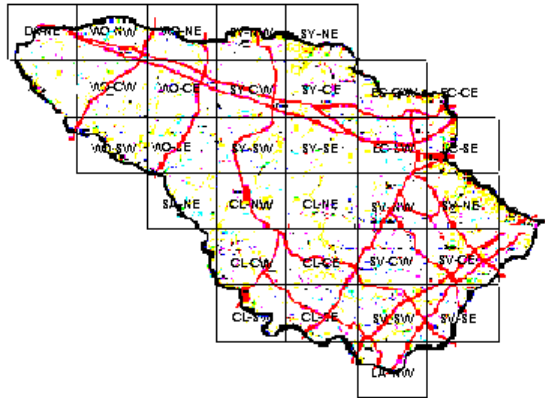

# Northern Parula Maps of Howard County BBA Results

Photo by Ralph Cullison

Northern Parula 2002-2006

Northern Parula 1983-1987

Northern Parula 1973-1975

## Names of Howard County Quadrangles

- DA - Damascus
- WO - Woodbine
- SY - Sykesville
- EC - Ellicott City
- SA - Sandy Spring
- CL - Clarksville
- SV - Savage
- RE - Relay
- LA - Laurel

## Blocks within Each Quadrangle

- NW - Northwest
- NE - Northeast
- CW - Center-west
- CE - Center-east
- SW - Southwest
- SE - Southeast

■=Confirmed P=Probable +=Possible o=Observed