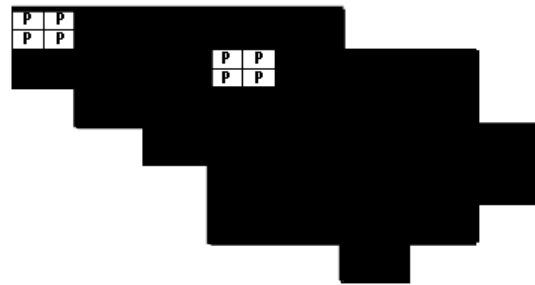

Northern Mockingbird Maps of Howard County BBA Results

Photo by Howard Patterson

Northern Mockingbird 2002-2006

Northern Mockingbird 1983-1987

Brown Thrasher 1983-1987

Names of Howard County Quadrangles

- DA - Damascus
- WO - Woodbine
- SY - Sykesville
- EC - Ellicott City
- SA - Sandy Spring
- CL - Clarksville
- SV - Savage
- RE - Relay
- LA - Laurel

Blocks within Each Quadrangle

- NW - Northwest
- NE - Northeast
- CW - Center-west
- CE - Center-east
- SW - Southwest
- SE - Southeast

■=Confirmed P=Probable +=Possible o=Observed