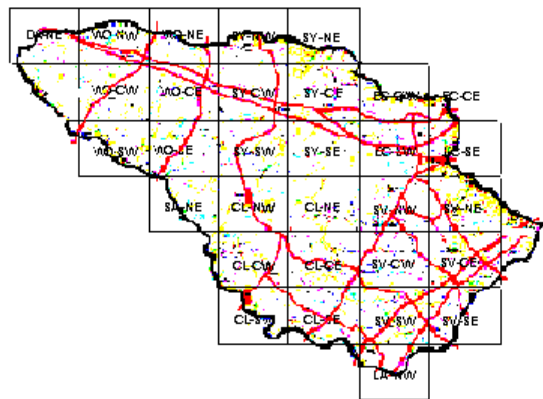

Northern Mockingbird Maps of Howard County BBA Results

Photo by Howard Patterson

Northern Mockingbird 2002-2006

Northern Mockingbird 1983-1987

Brown Thrasher 1983-1987

Names of Howard County Quadrangles

- DA - Damascus
- WO - Woodbine
- SY - Sykesville
- EC - Ellicott City
- SA - Sandy Spring
- CL - Clarksville
- SV - Savage
- RE - Relay
- LA - Laurel

Blocks within Each Quadrangle

- NW - Northwest
- NE - Northeast
- CW - Center-west
- CE - Center-east
- SW - Southwest
- SE - Southeast

■=Confirmed P=Probable +=Possible o=Observed