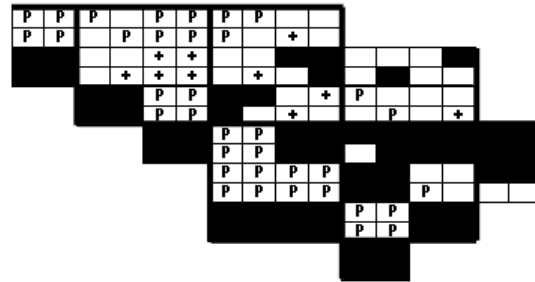

Northern Mockingbird Maps of Howard County BBA Results

Photo by Howard Patterson

Northern Mockingbird 2002-2006

Northern Mockingbird 1983-1987

Brown Thrasher 1983-1987

Names of Howard County Quadrangles

- DA - Damascus
- WO - Woodbine
- SY - Sykesville
- EC - Ellicott City
- SA - Sandy Spring
- CL - Clarksville
- SV - Savage
- RE - Relay
- LA - Laurel

Blocks within Each Quadrangle

- NW - Northwest
- NE - Northeast
- CW - Center-west
- CE - Center-east
- SW - Southwest
- SE - Southeast

■=Confirmed P=Probable +=Possible o=Observed