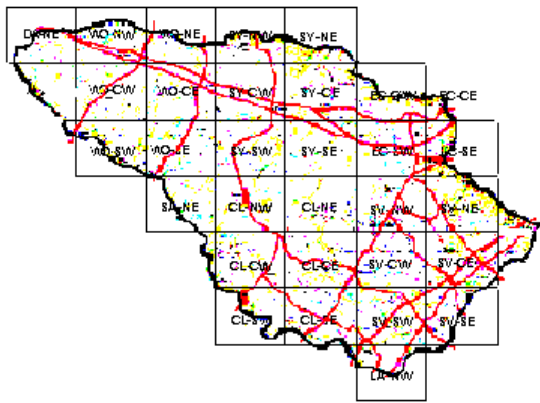

Northern Harrier Maps of Howard County BBA Results

Photo by Howard Patterson

Northern Harrier 2002-2006

Northern Harrier 1983-1987

Northern Harrier 1973-1975

Names of Howard County Quadrangles

- DA - Damascus
- WO - Woodbine
- SY - Sykesville
- EC - Ellicott City
- SA - Sandy Spring
- CL - Clarksville
- SV - Savage
- RE - Relay
- LA - Laurel

Blocks within Each Quadrangle

- NW - Northwest
- NE - Northeast
- CW - Center-west
- CE - Center-east
- SW - Southwest
- SE - Southeast

■=Confirmed P=Probable +=Possible o=Observed