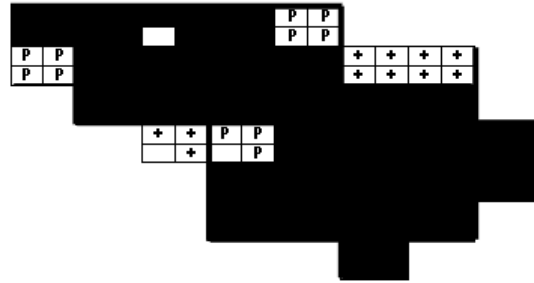

# Northern Flicker Maps of Howard County BBA Results

Photo by Ralph Cullison

Northern Flicker 2002-2006

Northern Flicker 1983-1987

Northern Flicker 1973-1975

## Names of Howard County Quadrangles

- DA - Damascus
- WO - Woodbine
- SY - Sykesville
- EC - Ellicott City
- SA - Sandy Spring
- CL - Clarksville
- SV - Savage
- RE - Relay
- LA - Laurel

## Blocks within Each Quadrangle

- NW - Northwest
- NE - Northeast
- CW - Center-west
- CE - Center-east
- SW - Southwest
- SE - Southeast

■=Confirmed P=Probable +=Possible o=Observed