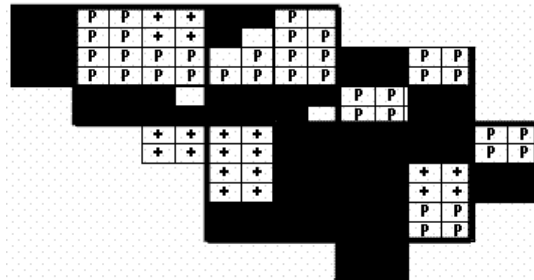

# Northern Flicker Maps of Howard County BBA Results

Photo by Ralph Cullison

Northern Flicker 2002-2006

Northern Flicker 1983-1987

Northern Flicker 1973-1975

## Names of Howard County Quadrangles

- DA - Damascus
- WO - Woodbine
- SY - Sykesville
- EC - Ellicott City
- SA - Sandy Spring
- CL - Clarksville
- SV - Savage
- RE - Relay
- LA - Laurel

## Blocks within Each Quadrangle

- NW - Northwest
- NE - Northeast
- CW - Center-west
- CE - Center-east
- SW - Southwest
- SE - Southeast

■=Confirmed P=Probable +=Possible o=Observed