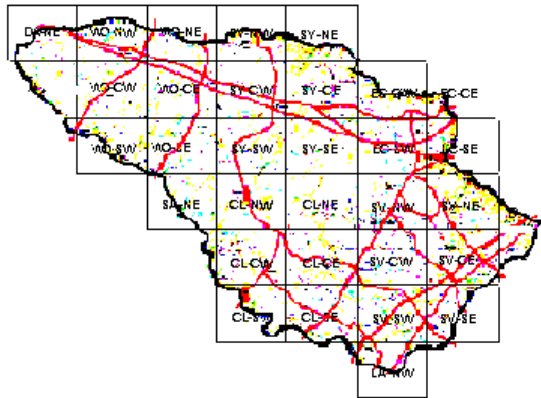

# Northern Flicker Maps of Howard County BBA Results

Photo by Ralph Cullison

Northern Flicker 2002-2006

Northern Flicker 1983-1987

Northern Flicker 1973-1975

## Names of Howard County Quadrangles

- DA - Damascus
- WO - Woodbine
- SY - Sykesville
- EC - Ellicott City
- SA - Sandy Spring
- CL - Clarksville
- SV - Savage
- RE - Relay
- LA - Laurel

## Blocks within Each Quadrangle

- NW - Northwest
- NE - Northeast
- CW - Center-west
- CE - Center-east
- SW - Southwest
- SE - Southeast

■=Confirmed P=Probable +=Possible o=Observed