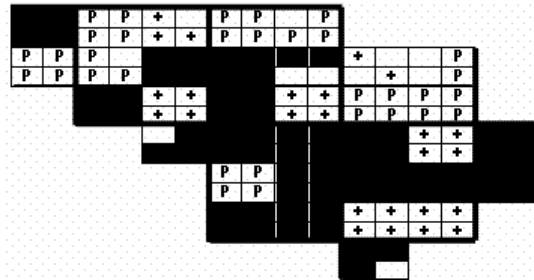

# Northern Flicker Maps of Howard County BBA Results

Photo by Ralph Cullison

Northern Flicker 2002-2006

Northern Flicker 1983-1987

Northern Flicker 1973-1975

## Names of Howard County Quadrangles

- DA - Damascus
- WO - Woodbine
- SY - Sykesville
- EC - Ellicott City
- SA - Sandy Spring
- CL - Clarksville
- SV - Savage
- RE - Relay
- LA - Laurel

## Blocks within Each Quadrangle

- NW - Northwest
- NE - Northeast
- CW - Center-west
- CE - Center-east
- SW - Southwest
- SE - Southeast

■=Confirmed P=Probable +=Possible o=Observed