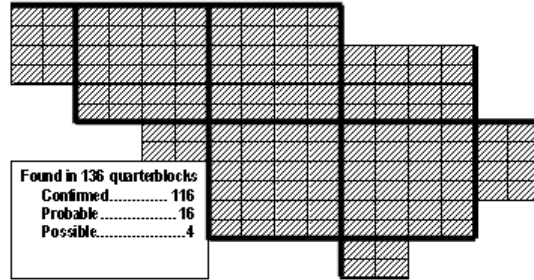

Northern Cardinal Maps of Howard County BBA Results

Photo by Ralph Cullison

Northern Cardinal 2002-2006

Northern Cardinal 1983-1987

Northern Cardinal 1973-1975

Found in 136 quarterblocks
 Confirmed.....116
 Probable.....16
 Possible.....4

Names of Howard County Quadrangles

- DA - Damascus
- WO - Woodbine
- SY - Sykesville
- EC - Ellicott City
- SA - Sandy Spring
- CL - Clarksville
- SV - Savage
- RE - Relay
- LA - Laurel

Blocks within Each Quadrangle