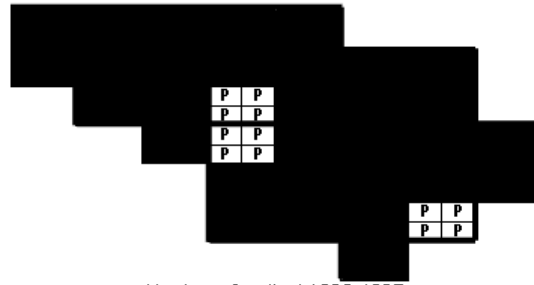

Northern Cardinal Maps of Howard County BBA Results

Photo by Ralph Cullison

Northern Cardinal 2002-2006

Northern Cardinal 1983-1987

Northern Cardinal 1973-1975

Found in 136 quarterblocks
 Confirmed.....116
 Probable.....16
 Possible.....4

Names of Howard County Quadrangles

- DA - Damascus
- WO - Woodbine
- SY - Sykesville
- EC - Ellicott City
- SA - Sandy Spring
- CL - Clarksville
- SV - Savage
- RE - Relay
- LA - Laurel

Blocks within Each Quadrangle