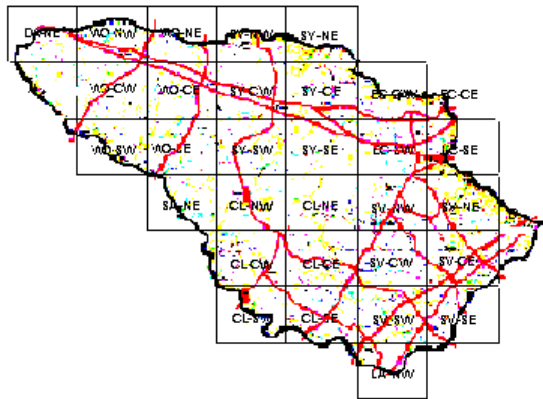

Northern Cardinal Maps of Howard County BBA Results

Photo by Ralph Cullison

Northern Cardinal 2002-2006

Northern Cardinal 1983-1987

Northern Cardinal 1973-1975

Found in 136 quarterblocks
 Confirmed.....116
 Probable.....16
 Possible.....4

Names of Howard County Quadrangles

- DA - Damascus
- WO - Woodbine
- SY - Sykesville
- EC - Ellicott City
- SA - Sandy Spring
- CL - Clarksville
- SV - Savage
- RE - Relay
- LA - Laurel

Blocks within Each Quadrangle

- NW - Northwest
- NE - Northeast
- CW - Center-west
- CE - Center-east
- SW - Southwest
- SE - Southeast

■=Confirmed P=Probable +=Possible o=Observed