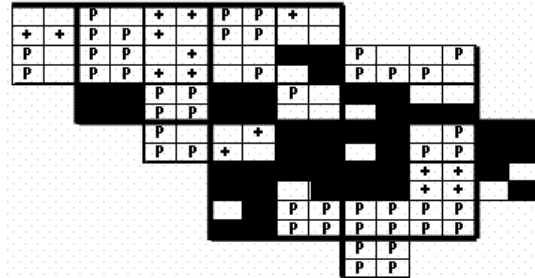

Northern Bobwhite Maps of Howard County BBA Results

Photo by Kevin Heffernan

Northern Bobwhite 2002-2006

Northern Bobwhite 1983-1987

Northern Bobwhite 1973-1975

Names of Howard County Quadrangles

- DA - Damascus
- WO - Woodbine
- SY - Sykesville
- EC - Ellicott City
- SA - Sandy Spring
- CL - Clarksville
- SV - Savage
- RE - Relay
- LA - Laurel

Blocks within Each Quadrangle

- NW - Northwest
- NE - Northeast
- CW - Center-west
- CE - Center-east
- SW - Southwest
- SE - Southeast

■=Confirmed P=Probable +=Possible ○=Observed