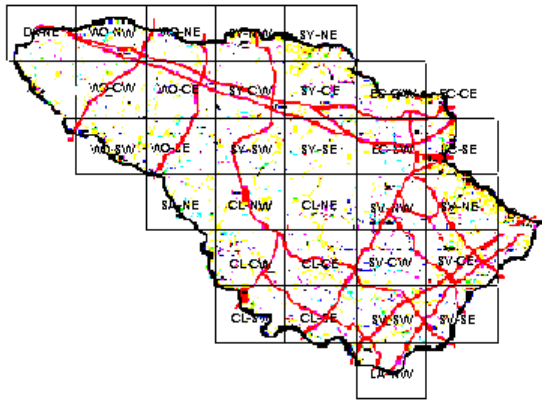

Northern Bobwhite Maps of Howard County BBA Results

Photo by Kevin Heffernan

Northern Bobwhite 2002-2006

Northern Bobwhite 1983-1987

Northern Bobwhite 1973-1975

Names of Howard County Quadrangles

- DA - Damascus
- WO - Woodbine
- SY - Sykesville
- EC - Ellicott City
- SA - Sandy Spring
- CL - Clarksville
- SV - Savage
- RE - Relay
- LA - Laurel

Blocks within Each Quadrangle

- NW - Northwest
- NE - Northeast
- CW - Center-west
- CE - Center-east
- SW - Southwest
- SE - Southeast

■=Confirmed P=Probable +=Possible ○=Observed