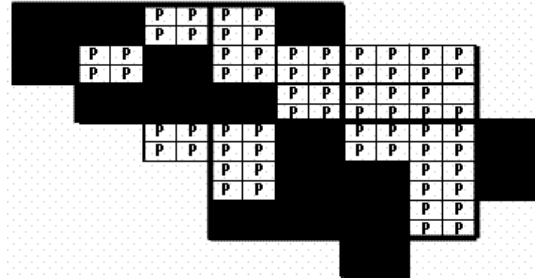

Northern Bobwhite Maps of Howard County BBA Results

Photo by Kevin Heffernan

Northern Bobwhite 2002-2006

Northern Bobwhite 1983-1987

Northern Bobwhite 1973-1975

Names of Howard County Quadrangles

- DA - Damascus
- WO - Woodbine
- SY - Sykesville
- EC - Ellicott City
- SA - Sandy Spring
- CL - Clarksville
- SV - Savage
- RE - Relay
- LA - Laurel

Blocks within Each Quadrangle

- NW - Northwest
- NE - Northeast
- CW - Center-west
- CE - Center-east
- SW - Southwest
- SE - Southeast

■=Confirmed P=Probable +=Possible ○=Observed