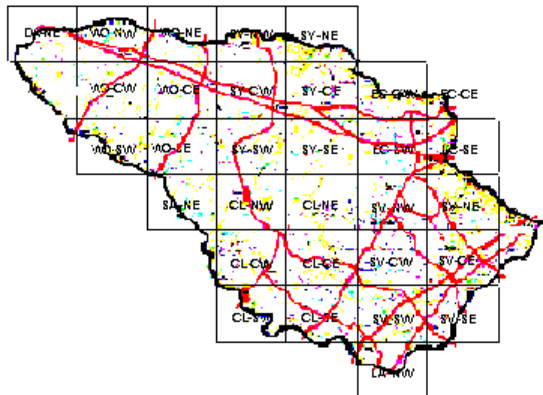

Northern Rough-winged Swallow

Maps of Howard County BBA Results

Photo by Nancy Magnusson

Northern Rough-winged Swallow 2002-2006

Northern Rough-winged Swallow 1983-1987

Northern Rough-winged Swallow 1973-1975

Names of Howard County Quadrangles

DA - Damascus
 WO - Woodbine
 SY - Sykesville
 EC - Ellicott City
 SA - Sandy Spring
 CL - Clarksville
 SV - Savage
 RE - Relay
 LA - Laurel

Blocks within Each Quadrangle

NW - Northwest
 NE - Northeast
 CW - Center-west
 CE - Center-east
 SW - Southwest
 SE - Southeast

■=Confirmed P=Probable +=Possible ○=Observed