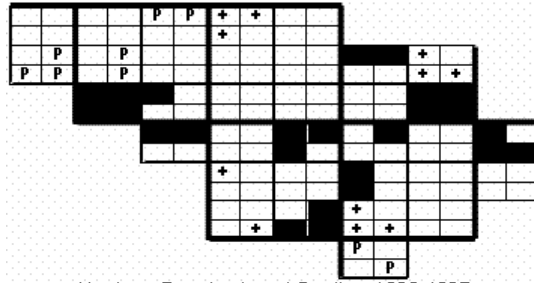

Northern Rough-winged Swallow

Maps of Howard County BBA Results

Photo by Nancy Magnusson

Northern Rough-winged Swallow 2002-2006

Northern Rough-winged Swallow 1983-1987

Northern Rough-winged Swallow 1973-1975

Names of Howard County Quadrangles

DA - Damascus
 WO - Woodbine
 SY - Sykesville
 EC - Ellicott City
 SA - Sandy Spring
 CL - Clarksville
 SV - Savage
 RE - Relay
 LA - Laurel

Blocks within Each Quadrangle