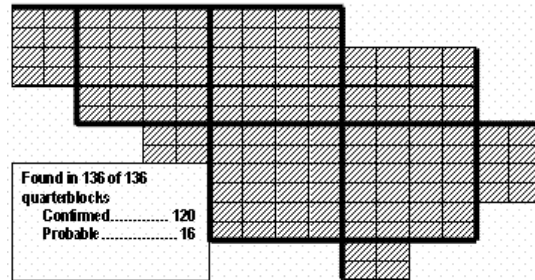

Mourning Dove Maps of Howard County BBA Results

Photo by Ralph Cullison

Mourning Dove 2002-2006

Mourning Dove 1983-1987

Mourning Dove 1973-1975

Names of Howard County Quadrangles

- DA - Damascus
- WO - Woodbine
- SY - Sykesville
- EC - Ellicott City
- SA - Sandy Spring
- CL - Clarksville
- SV - Savage
- RE - Relay
- LA - Laurel

Blocks within Each Quadrangle

- NW - Northwest
- NE - Northeast
- CW - Center-west
- CE - Center-east
- SW - Southwest
- SE - Southeast

■=Confirmed P=Probable +=Possible o=Observed