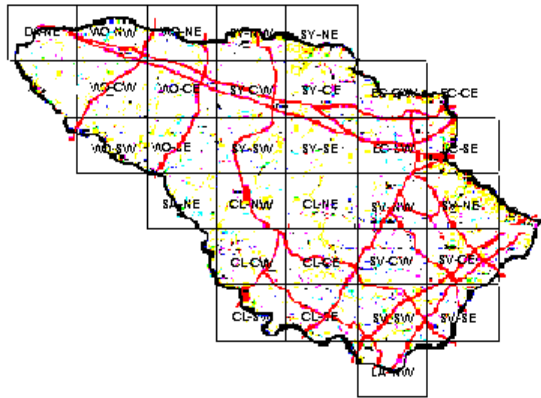

Mourning Dove Maps of Howard County BBA Results

Photo by Ralph Cullison

Mourning Dove 2002-2006

Mourning Dove 1983-1987

Mourning Dove 1973-1975

Names of Howard County Quadrangles

- DA - Damascus
- WO - Woodbine
- SY - Sykesville
- EC - Ellicott City
- SA - Sandy Spring
- CL - Clarksville
- SV - Savage
- RE - Relay
- LA - Laurel

Blocks within Each Quadrangle

- NW - Northwest
- NE - Northeast
- CW - Center-west
- CE - Center-east
- SW - Southwest
- SE - Southeast

■=Confirmed P=Probable +=Possible o=Observed