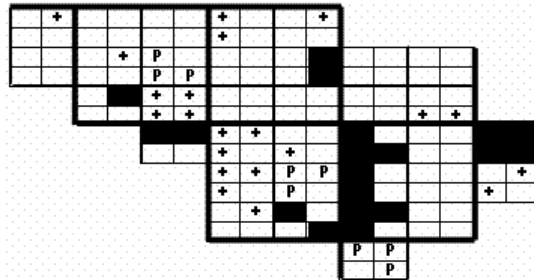

Mallard Maps of Howard County BBA Results

Photo by June Tveekrem

Names of Howard County Quadrangles

- DA - Damascus
- WO - Woodbine
- SY - Sykesville
- EC - Ellicott City
- SA - Sandy Spring
- CL - Clarksville
- SV - Savage
- RE - Relay
- LA - Laurel

Blocks within Each Quadrangle

- NW - Northwest
- NE - Northeast
- CW - Center-west
- CE - Center-east
- SW - Southwest
- SE - Southeast

■=Confirmed P=Probable +=Possible o=Observed

Mallard 2002-2006

Mallard 1983-1987