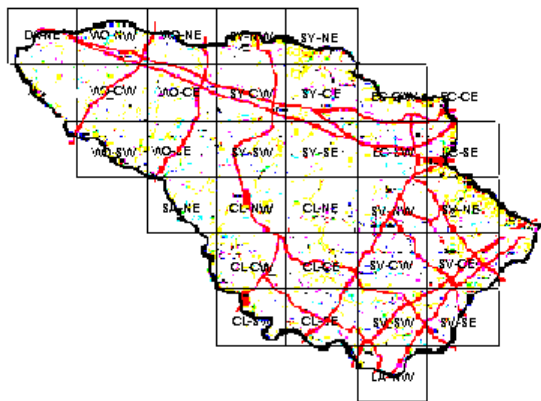

Mallard Maps of Howard County BBA Results

Photo by June Tveekrem

Names of Howard County Quadrangles

- DA - Damascus
- WO - Woodbine
- SY - Sykesville
- EC - Ellicott City
- SA - Sandy Spring
- CL - Clarksville
- SV - Savage
- RE - Relay
- LA - Laurel

Blocks within Each Quadrangle

- NW - Northwest
- NE - Northeast
- CW - Center-west
- CE - Center-east
- SW - Southwest
- SE - Southeast

■=Confirmed P=Probable +=Possible o=Observed

Mallard 2002-2006

Mallard 1983-1987