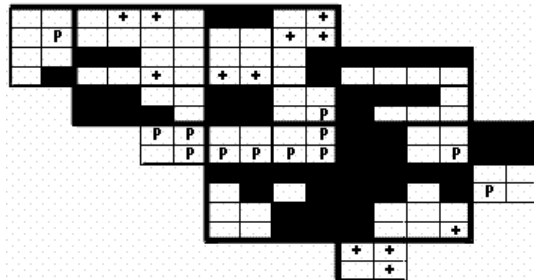

Mallard Maps of Howard County BBA Results

Photo by June Tveekrem

Names of Howard County Quadrangles

- DA - Damascus
- WO - Woodbine
- SY - Sykesville
- EC - Ellicott City
- SA - Sandy Spring
- CL - Clarksville
- SV - Savage
- RE - Relay
- LA - Laurel

Blocks within Each Quadrangle

- NW - Northwest
- NE - Northeast
- CW - Center-west
- CE - Center-east
- SW - Southwest
- SE - Southeast

■=Confirmed P=Probable +=Possible o=Observed

Mallard 2002-2006

Mallard 1983-1987