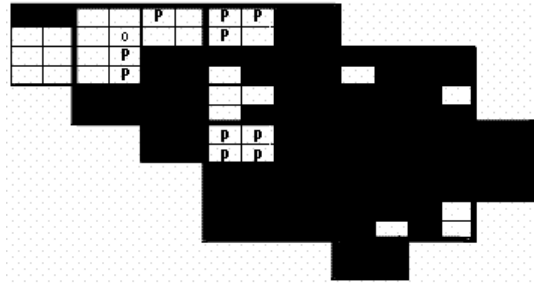

Mallard Maps of Howard County BBA Results

Photo by June Tveekrem

Names of Howard County Quadrangles

- DA - Damascus
- WO - Woodbine
- SY - Sykesville
- EC - Ellicott City
- SA - Sandy Spring
- CL - Clarksville
- SV - Savage
- RE - Relay
- LA - Laurel

Blocks within Each Quadrangle

- NW - Northwest
- NE - Northeast
- CW - Center-west
- CE - Center-east
- SW - Southwest
- SE - Southeast

■=Confirmed P=Probable +=Possible o=Observed

Mallard 2002-2006

Mallard 1983-1987