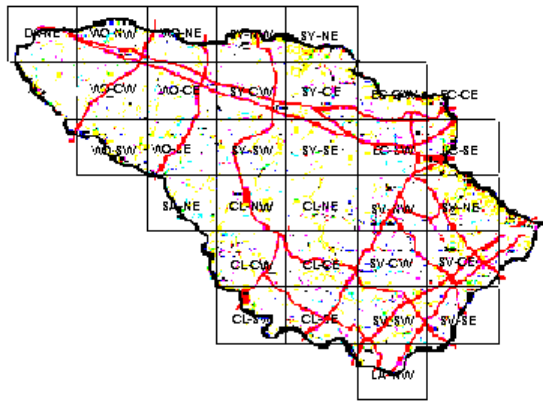

Least Tern Maps of Howard County BBA Results

Photo by Bil Hubick

Least Tern 2002-2006

Names of Howard County Quadrangles

- DA - Damascus
- WO - Woodbine
- SY - Sykesville
- EC - Ellicott City
- SA - Sandy Spring
- CL - Clarksville
- SV - Savage
- RE - Relay
- LA - Laurel

Blocks within Each Quadrangle

- NW - Northwest
- NE - Northeast
- CW - Center-west
- CE - Center-east
- SW - Southwest
- SE - Southeast

■=Confirmed P=Probable +=Possible ○=Observed