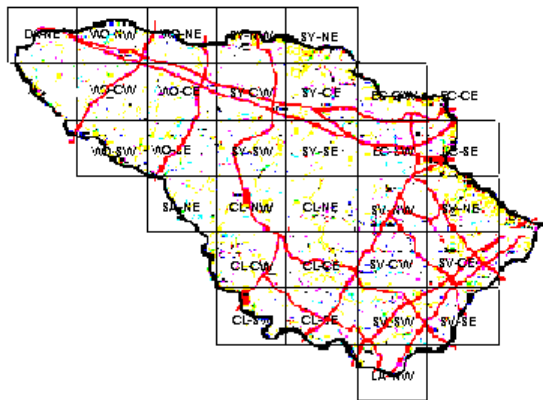

Least Flycatcher Maps of Howard County BBA Results

Photo by Kevin Heffernan

Least Flycatcher 2002-2006

Least Flycatcher 1983-1987

Least Flycatcher 1973-1975

Names of Howard County Quadrangles

DA - Damascus
 WO - Woodbine
 SY - Sykesville
 EC - Ellicott City
 SA - Sandy Spring
 CL - Clarksville
 SV - Savage
 RE - Relay
 LA - Laurel

Blocks within Each Quadrangle

NW - Northwest
 NE - Northeast
 CW - Center-west
 CE - Center-east
 SW - Southwest
 SE - Southeast

■=Confirmed P=Probable +=Possible o=Observed