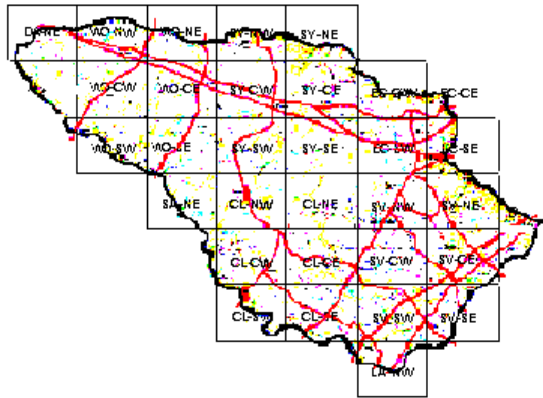

Least Bittern Maps of Howard County BBA Results

Photo by Jeff Metter

Least Bittern 2002-2006

NO RECORDS

Least Bittern 1973-1975

Names of Howard County Quadrangles

- DA - Damascus
- WO - Woodbine
- SY - Sykesville
- EC - Ellicott City
- SA - Sandy Spring
- CL - Clarksville
- SV - Savage
- RE - Relay
- LA - Laurel

Blocks within Each Quadrangle

- NW - Northwest
- NE - Northeast
- CW - Center-west
- CE - Center-east
- SW - Southwest
- SE - Southeast

■=Confirmed P=Probable +=Possible o=Observed