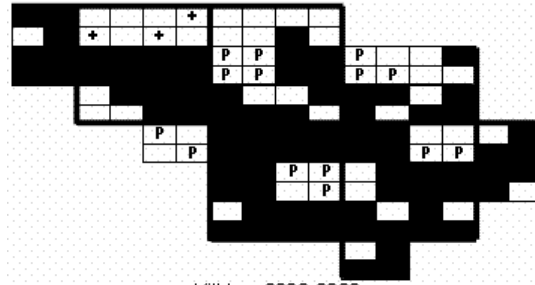

# Killdeer Maps of Howard County BBA Results

Photo by Ralph Cullison

Killdeer 2002-2006

Killdeer 1983-1987

Killdeer 1973-1975

## Names of Howard County Quadrangles

DA - Damascus  
 WO - Woodbine  
 SY - Sykesville  
 EC - Ellicott City  
 SA - Sandy Spring  
 CL - Clarksville  
 SV - Savage  
 RE - Relay  
 LA - Laurel

## Blocks within Each Quadrangle

NW - Northwest  
 NE - Northeast  
 CW - Center-west  
 CE - Center-east  
 SW - Southwest  
 SE - Southeast

■=Confirmed P=Probable +=Possible ○=Observed