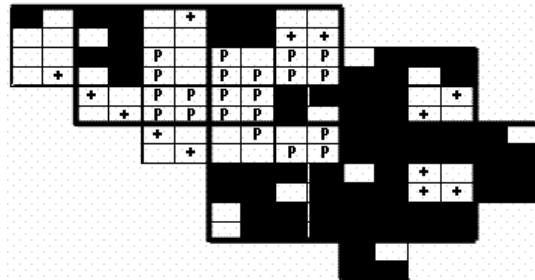

# Killdeer Maps of Howard County BBA Results

Photo by Ralph Cullison

Killdeer 2002-2006

Killdeer 1983-1987

Killdeer 1973-1975

## Names of Howard County Quadrangles

DA - Damascus  
 WO - Woodbine  
 SY - Sykesville  
 EC - Ellicott City  
 SA - Sandy Spring  
 CL - Clarksville  
 SV - Savage  
 RE - Relay  
 LA - Laurel

## Blocks within Each Quadrangle

NW - Northwest  
 NE - Northeast  
 CW - Center-west  
 CE - Center-east  
 SW - Southwest  
 SE - Southeast

■=Confirmed P=Probable +=Possible ○=Observed