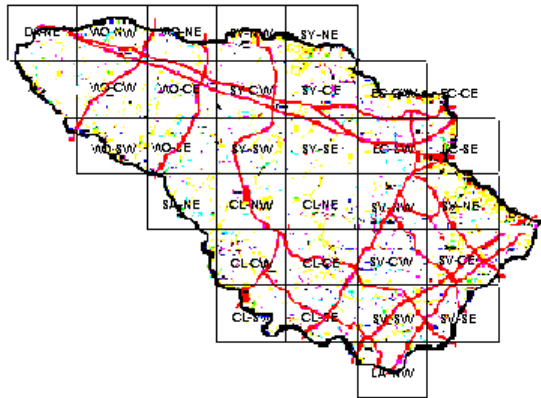

# Killdeer Maps of Howard County BBA Results

Photo by Ralph Cullison

Killdeer 2002-2006

Killdeer 1983-1987

Killdeer 1973-1975

## Names of Howard County Quadrangles

DA - Damascus  
 WO - Woodbine  
 SY - Sykesville  
 EC - Ellicott City  
 SA - Sandy Spring  
 CL - Clarksville  
 SV - Savage  
 RE - Relay  
 LA - Laurel

## Blocks within Each Quadrangle

NW - Northwest  
 NE - Northeast  
 CW - Center-west  
 CE - Center-east  
 SW - Southwest  
 SE - Southeast

■=Confirmed P=Probable +=Possible ○=Observed