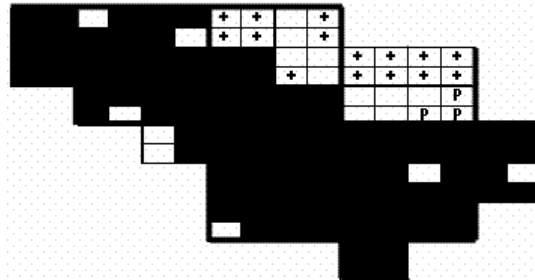

# Killdeer Maps of Howard County BBA Results

Photo by Ralph Cullison

Killdeer 2002-2006

Killdeer 1983-1987

Killdeer 1973-1975

## Names of Howard County Quadrangles

DA - Damascus  
 WO - Woodbine  
 SY - Sykesville  
 EC - Ellicott City  
 SA - Sandy Spring  
 CL - Clarksville  
 SV - Savage  
 RE - Relay  
 LA - Laurel

## Blocks within Each Quadrangle

NW - Northwest  
 NE - Northeast  
 CW - Center-west  
 CE - Center-east  
 SW - Southwest  
 SE - Southeast

■=Confirmed P=Probable +=Possible ○=Observed