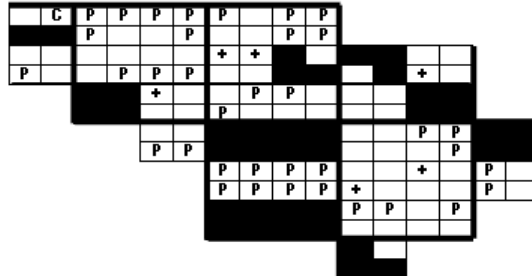

Kentucky Warbler Maps of Howard County BBA Results

Photo by Ralph Cullison

Kentucky Warbler 2002-2006

Kentucky Warbler 1983-1987

Kentucky Warbler 1973-1975

Names of Howard County Quadrangles

- DA - Damascus
- WO - Woodbine
- SY - Sykesville
- EC - Ellicott City
- SA - Sandy Spring
- CL - Clarksville
- SV - Savage
- RE - Relay
- LA - Laurel

Blocks within Each Quadrangle

- NW - Northwest
- NE - Northeast
- CW - Center-west
- CE - Center-east
- SW - Southwest
- SE - Southeast

■=Confirmed P=Probable +=Possible o=Observed