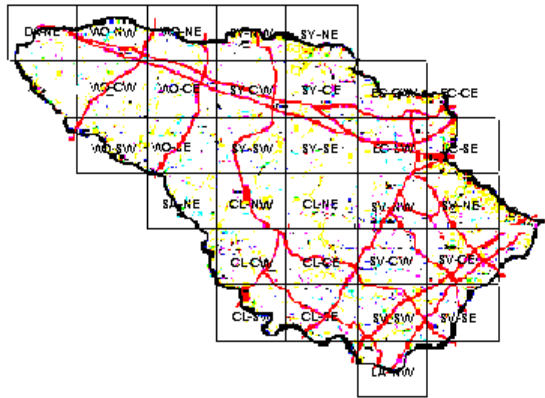

Kentucky Warbler Maps of Howard County BBA Results

Photo by Ralph Cullison

Kentucky Warbler 2002-2006

Kentucky Warbler 1983-1987

Kentucky Warbler 1973-1975

Names of Howard County Quadrangles

- DA - Damascus
- WO - Woodbine
- SY - Sykesville
- EC - Ellicott City
- SA - Sandy Spring
- CL - Clarksville
- SV - Savage
- RE - Relay
- LA - Laurel

Blocks within Each Quadrangle

- NW - Northwest
- NE - Northeast
- CW - Center-west
- CE - Center-east
- SW - Southwest
- SE - Southeast

■=Confirmed P=Probable +=Possible o=Observed