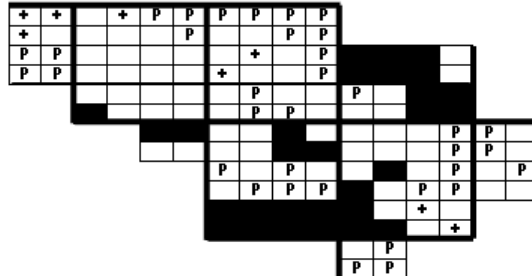

Kentucky Warbler Maps of Howard County BBA Results

Photo by Ralph Cullison

Kentucky Warbler 2002-2006

Kentucky Warbler 1983-1987

Kentucky Warbler 1973-1975

Names of Howard County Quadrangles

- DA - Damascus
- WO - Woodbine
- SY - Sykesville
- EC - Ellicott City
- SA - Sandy Spring
- CL - Clarksville
- SV - Savage
- RE - Relay
- LA - Laurel

Blocks within Each Quadrangle

- NW - Northwest
- NE - Northeast
- CW - Center-west
- CE - Center-east
- SW - Southwest
- SE - Southeast

■=Confirmed P=Probable +=Possible o=Observed