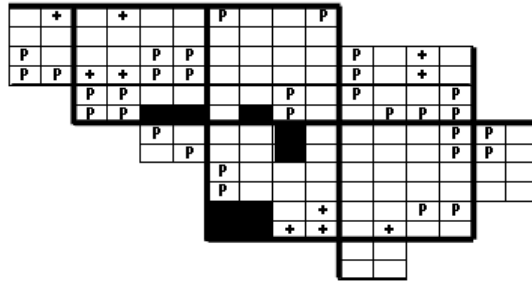

Kentucky Warbler Maps of Howard County BBA Results

Photo by Ralph Cullison

Kentucky Warbler 2002-2006

Kentucky Warbler 1983-1987

Kentucky Warbler 1973-1975

Names of Howard County Quadrangles

- DA - Damascus
- WO - Woodbine
- SY - Sykesville
- EC - Ellicott City
- SA - Sandy Spring
- CL - Clarksville
- SV - Savage
- RE - Relay
- LA - Laurel

Blocks within Each Quadrangle

- NW - Northwest
- NE - Northeast
- CW - Center-west
- CE - Center-east
- SW - Southwest
- SE - Southeast

■=Confirmed P=Probable +=Possible o=Observed