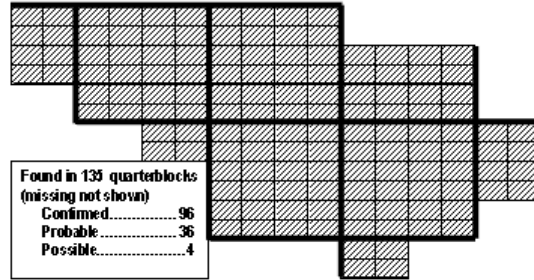

Indigo Bunting Maps of Howard County BBA Results

Photo by Ralph Cullison

Indigo Bunting 2002-2006

Indigo Bunting 1983-1987

Indigo Bunting 1973-1975

Found in 139 quarterblocks (missing not shown)
Confirmed.....96
Probable.....36
Possible.....4

Names of Howard County Quadrangles

- DA - Damascus
- WO - Woodbine
- SY - Sykesville
- EC - Ellicott City
- SA - Sandy Spring
- CL - Clarksville
- SV - Savage
- RE - Relay
- LA - Laurel

Blocks within Each Quadrangle