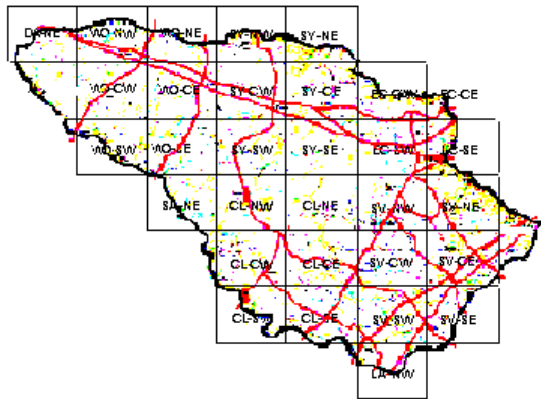

Indigo Bunting Maps of Howard County BBA Results

Photo by Ralph Cullison

Indigo Bunting 2002-2006

Indigo Bunting 1983-1987

Indigo Bunting 1973-1975

Found in 139 quarterblocks (missing not shown)
Confirmed.....96
Probable.....36
Possible.....4

Names of Howard County Quadrangles

- DA - Damascus
- WO - Woodbine
- SY - Sykesville
- EC - Ellicott City
- SA - Sandy Spring
- CL - Clarksville
- SV - Savage
- RE - Relay
- LA - Laurel

Blocks within Each Quadrangle

- NW - Northwest
- NE - Northeast
- CW - Center-west
- CE - Center-east
- SW - Southwest
- SE - Southeast

■=Confirmed P=Probable +=Possible o=Observed