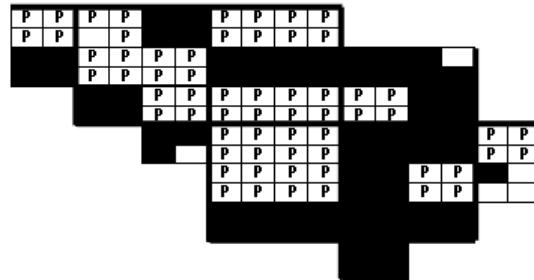

Indigo Bunting Maps of Howard County BBA Results

Photo by Ralph Cullison

Indigo Bunting 2002-2006

Indigo Bunting 1983-1987

Indigo Bunting 1973-1975

Found in 139 quarterblocks (missing not shown)
Confirmed.....96
Probable.....36
Possible.....4

Names of Howard County Quadrangles

- DA - Damascus
- WO - Woodbine
- SY - Sykesville
- EC - Ellicott City
- SA - Sandy Spring
- CL - Clarksville
- SV - Savage
- RE - Relay
- LA - Laurel

Blocks within Each Quadrangle