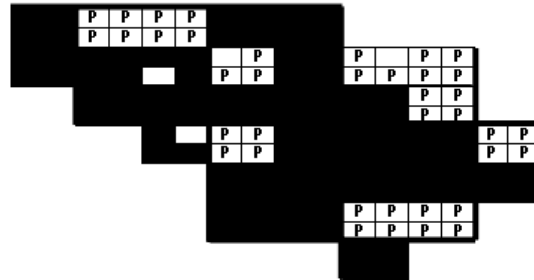

# House Wren Maps of Howard County BBA Results

Photo by Scott Berglund

## Names of Howard County Quadrangles

- DA - Damascus
- WO - Woodbine
- SY - Sykesville
- EC - Ellicott City
- SA - Sandy Spring
- CL - Clarksville
- SV - Savage
- RE - Relay
- LA - Laurel

## Blocks within Each Quadrangle

- NW - Northwest
- NE - Northeast
- CW - Center-west
- CE - Center-east
- SW - Southwest
- SE - Southeast

House Wren 2002-2006

House Wren 1983-1987

Found in 134 quarterblocks  
Confirmed.....96  
Probable.....38