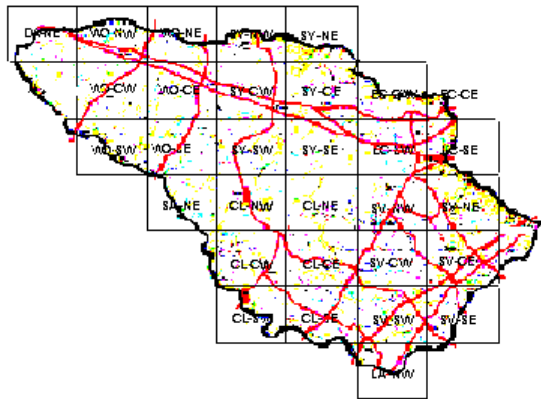

# House Wren Maps of Howard County BBA Results

Photo by Scott Berglund

## Names of Howard County Quadrangles

- DA - Damascus
- WO - Woodbine
- SY - Sykesville
- EC - Ellicott City
- SA - Sandy Spring
- CL - Clarksville
- SV - Savage
- RE - Relay
- LA - Laurel

## Blocks within Each Quadrangle

- NW - Northwest
- NE - Northeast
- CW - Center-west
- CE - Center-east
- SW - Southwest
- SE - Southeast

House Wren 2002-2006

House Wren 1983-1987

Found in 134 quarterblocks  
Confirmed.....96  
Probable.....38