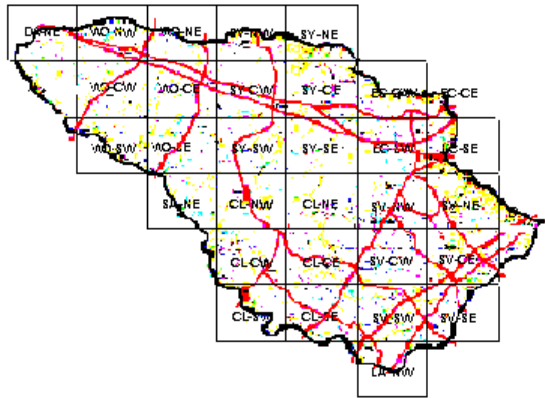

# House Finch Maps of Howard County BBA Results

Photo by Ralph Cullison

House Finch 2002-2006

House Finch 1983-1987

NO RECORDS  
House Finch 1973-1975

## Names of Howard County Quadrangles

- DA - Damascus
- WO - Woodbine
- SY - Sykesville
- EC - Ellicott City
- SA - Sandy Spring
- CL - Clarksville
- SV - Savage
- RE - Relay
- LA - Laurel

## Blocks within Each Quadrangle

- NW - Northwest
- NE - Northeast
- CW - Center-west
- CE - Center-east
- SW - Southwest
- SE - Southeast

■=Confirmed P=Probable +=Possible ○=Observed