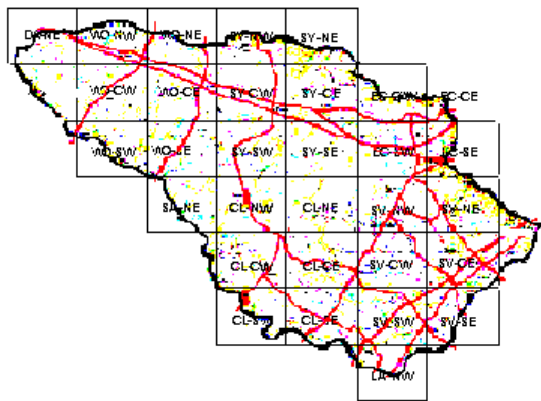

Horned Lark Maps of Howard County BBA Results

Photo by Gayle & Bill Hill

Names of Howard County Quadrangles

DA - Damascus
 WO - Woodbine
 SY - Sykesville
 EC - Ellicott City
 SA - Sandy Spring
 CL - Clarksville
 SV - Savage
 RE - Relay
 LA - Laurel

Blocks within Each Quadrangle

NW - Northwest
 NE - Northeast
 CW - Center-west
 CE - Center-east
 SW - Southwest
 SE - Southeast

■ = Confirmed P = Probable + = Possible o = Observed

Horned Lark 2002-2006

Horned Lark 1983-1987

Horned Lark 1973-1975