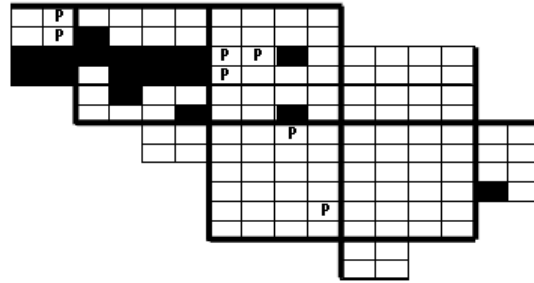

Horned Lark Maps of Howard County BBA Results

Photo by Gayle & Bill Hill

Names of Howard County Quadrangles

DA - Damascus
 WO - Woodbine
 SY - Sykesville
 EC - Ellicott City
 SA - Sandy Spring
 CL - Clarksville
 SV - Savage
 RE - Relay
 LA - Laurel

Blocks within Each Quadrangle

NW - Northwest
 NE - Northeast
 CW - Center-west
 CE - Center-east
 SW - Southwest
 SE - Southeast

■ = Confirmed P = Probable + = Possible o = Observed

Horned Lark 2002-2006