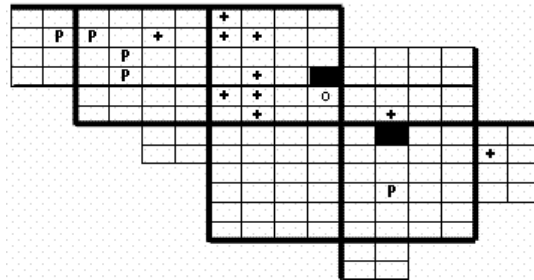

Horned Lark Maps of Howard County BBA Results

Photo by Gayle & Bill Hill

Names of Howard County Quadrangles

DA - Damascus
 WO - Woodbine
 SY - Sykesville
 EC - Ellicott City
 SA - Sandy Spring
 CL - Clarksville
 SV - Savage
 RE - Relay
 LA - Laurel

Blocks within Each Quadrangle

NW - Northwest
 NE - Northeast
 CW - Center-west
 CE - Center-east
 SW - Southwest
 SE - Southeast

■ = Confirmed P = Probable + = Possible o = Observed

Horned Lark 2002-2006