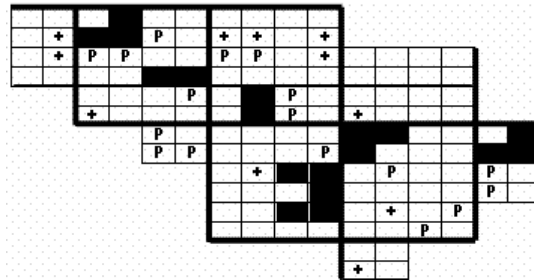

Horned Lark Maps of Howard County BBA Results

Photo by Gayle & Bill Hill

Names of Howard County Quadrangles

DA - Damascus
 WO - Woodbine
 SY - Sykesville
 EC - Ellicott City
 SA - Sandy Spring
 CL - Clarksville
 SV - Savage
 RE - Relay
 LA - Laurel

Blocks within Each Quadrangle

NW - Northwest
 NE - Northeast
 CW - Center-west
 CE - Center-east
 SW - Southwest
 SE - Southeast

■ = Confirmed P = Probable + = Possible o = Observed

Horned Lark 2002-2006

Horned Lark 1983-1987

Horned Lark 1973-1975