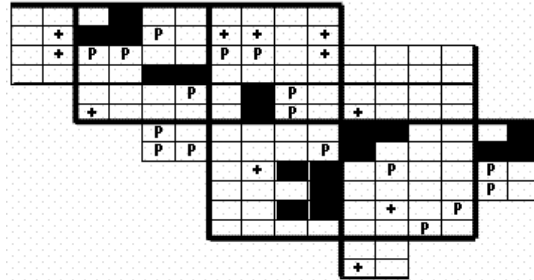

Horned Lark Maps of Howard County BBA Results

Photo by Gayle & Bill Hill

Horned Lark 2002-2006

Horned Lark 1983-1987

Horned Lark 1973-1975

Names of Howard County Quadrangles

- DA - Damascus
- WO - Woodbine
- SY - Sykesville
- EC - Ellicott City
- SA - Sandy Spring
- CL - Clarksville
- SV - Savage
- RE - Relay
- LA - Laurel

Blocks within Each Quadrangle

- NW - Northwest
- NE - Northeast
- CW - Center-west
- CE - Center-east
- SW - Southwest
- SE - Southeast

■=Confirmed P=Probable +=Possible o=Observed