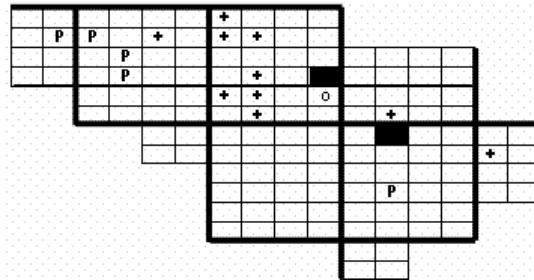

Horned Lark Maps of Howard County BBA Results

Photo by Gayle & Bill Hill

Horned Lark 2002-2006

Horned Lark 1983-1987

Horned Lark 1973-1975

Names of Howard County Quadrangles

- DA - Damascus
- WO - Woodbine
- SY - Sykesville
- EC - Ellicott City
- SA - Sandy Spring
- CL - Clarksville
- SV - Savage
- RE - Relay
- LA - Laurel

Blocks within Each Quadrangle

- NW - Northwest
- NE - Northeast
- CW - Center-west
- CE - Center-east
- SW - Southwest
- SE - Southeast

■=Confirmed P=Probable +=Possible o=Observed