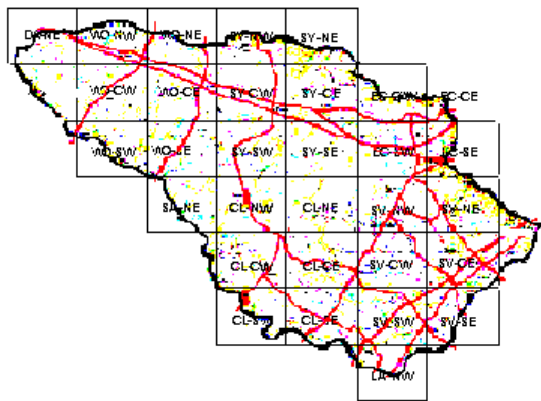

Horned Lark Maps of Howard County BBA Results

Photo by Gayle & Bill Hill

Horned Lark 2002-2006

Horned Lark 1983-1987

Horned Lark 1973-1975

Names of Howard County Quadrangles

- DA - Damascus
- WO - Woodbine
- SY - Sykesville
- EC - Ellicott City
- SA - Sandy Spring
- CL - Clarksville
- SV - Savage
- RE - Relay
- LA - Laurel

Blocks within Each Quadrangle

- NW - Northwest
- NE - Northeast
- CW - Center-west
- CE - Center-east
- SW - Southwest
- SE - Southeast

■=Confirmed P=Probable +=Possible o=Observed