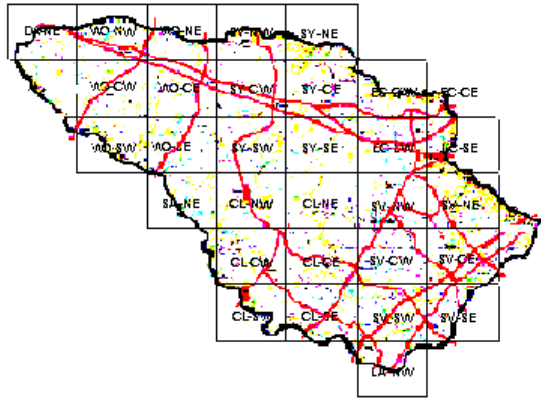

Hooded Merganser Maps of Howard County BBA Results

Photo by Mark Hollis

Names of Howard County Quadrangles

DA - Damascus
 WO - Woodbine
 SY - Sykesville
 EC - Ellicott City
 SA - Sandy Spring
 CL - Clarksville
 SV - Savage
 RE - Relay
 LA - Laurel

Blocks within Each Quadrangle

NW - Northwest
 NE - Northeast
 CW - Center-west
 CE - Center-east
 SW - Southwest
 SE - Southeast

Hooded Merganser 2002-2006

Hooded Merganser 1983-1987

HoodedMerganser 1973-1975