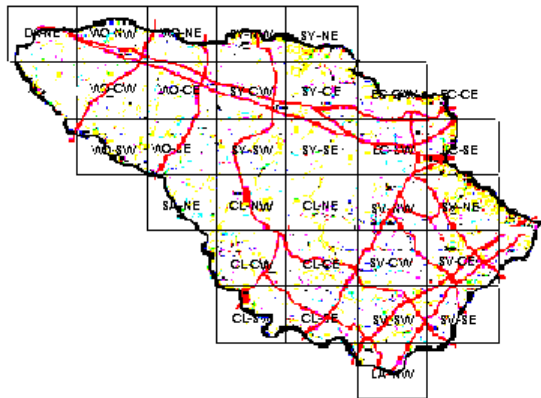

Henslow's Sparrow Maps of Howard County BBA Results

Photo by Kurt Schwarz

NO RECORDS

NO RECORDS

Henslow's Sparrow 1973-1975

Names of Howard County Quadrangles

DA - Damascus
 WO - Woodbine
 SY - Sykesville
 EC - Ellicott City
 SA - Sandy Spring
 CL - Clarksville
 SV - Savage
 RE - Relay
 LA - Laurel

Blocks within Each Quadrangle

NW - Northwest
 NE - Northeast
 CW - Center-west
 CE - Center-east
 SW - Southwest
 SE - Southeast

■=Confirmed P=Probable +=Possible ○=Observed