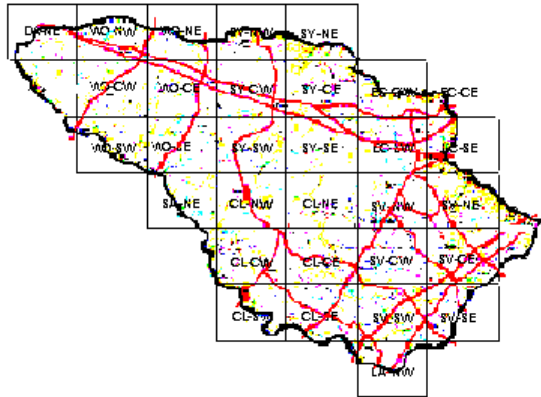

Green Heron Maps of Howard County BBA Results

Photo by June Treakrem

Green Heron 2002-2006

Green Heron 1983-1987

Green Heron 1973-1975

Names of Howard County Quadrangles

- DA - Damascus
- WO - Woodbine
- SY - Sykesville
- EC - Ellicott City
- SA - Sandy Spring
- CL - Clarksville
- SV - Savage
- RE - Relay
- LA - Laurel

Blocks within Each Quadrangle

- NW - Northwest
- NE - Northeast
- CW - Center-west
- CE - Center-east
- SW - Southwest
- SE - Southeast

■=Confirmed P=Probable +=Possible o=Observed