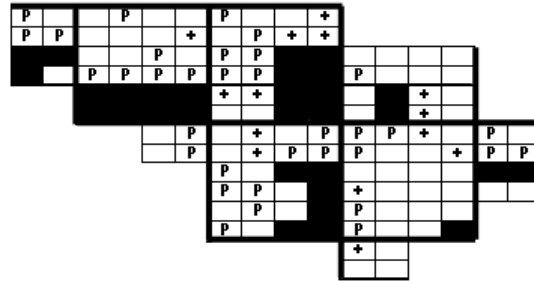

# Great Horned Owl Maps of Howard County BBA Results

Photo by Ralph Cullison

Great Horned Owl 2002-2006

Great Horned Owl 1983-1987

Great Horned Owl 1973-1975

## Names of Howard County Quadrangles

- DA - Damascus
- WO - Woodbine
- SY - Sykesville
- EC - Ellicott City
- SA - Sandy Spring
- CL - Clarksville
- SV - Savage
- RE - Relay
- LA - Laurel

## Blocks within Each Quadrangle

- NW - Northwest
- NE - Northeast
- CW - Center-west
- CE - Center-east
- SW - Southwest
- SE - Southeast

■=Confirmed P=Probable +=Possible o=Observed