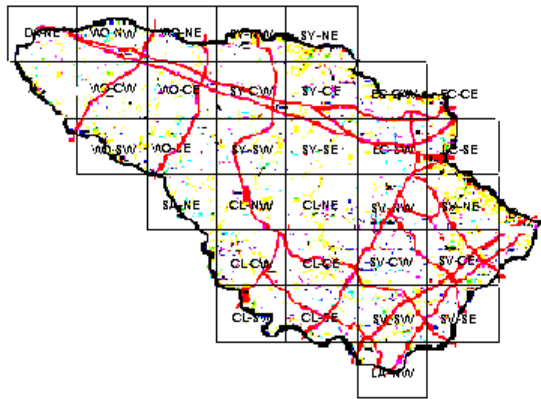

# Great Horned Owl Maps of Howard County BBA Results

Photo by Ralph Cullison

Great Horned Owl 2002-2006

Great Horned Owl 1983-1987

Great Horned Owl 1973-1975

## Names of Howard County Quadrangles

- DA - Damascus
- WO - Woodbine
- SY - Sykesville
- EC - Ellicott City
- SA - Sandy Spring
- CL - Clarksville
- SV - Savage
- RE - Relay
- LA - Laurel

## Blocks within Each Quadrangle

- NW - Northwest
- NE - Northeast
- CW - Center-west
- CE - Center-east
- SW - Southwest
- SE - Southeast

■=Confirmed P=Probable +=Possible o=Observed