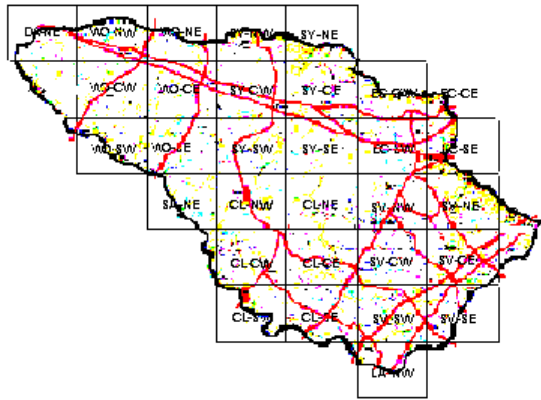

Great Egret Maps of Howard County BBA Results

Photo by Scott Berglund

Great Egret 2002-2006

Names of Howard County Quadrangles

- DA - Damascus
- WO - Woodbine
- SY - Sykesville
- EC - Ellicott City
- SA - Sandy Spring
- CL - Clarksville
- SV - Savage
- RE - Relay
- LA - Laurel

Blocks within Each Quadrangle

- NW - Northwest
- NE - Northeast
- CW - Center-west
- CE - Center-east
- SW - Southwest
- SE - Southeast

■=Confirmed P=Probable +=Possible o=Observed